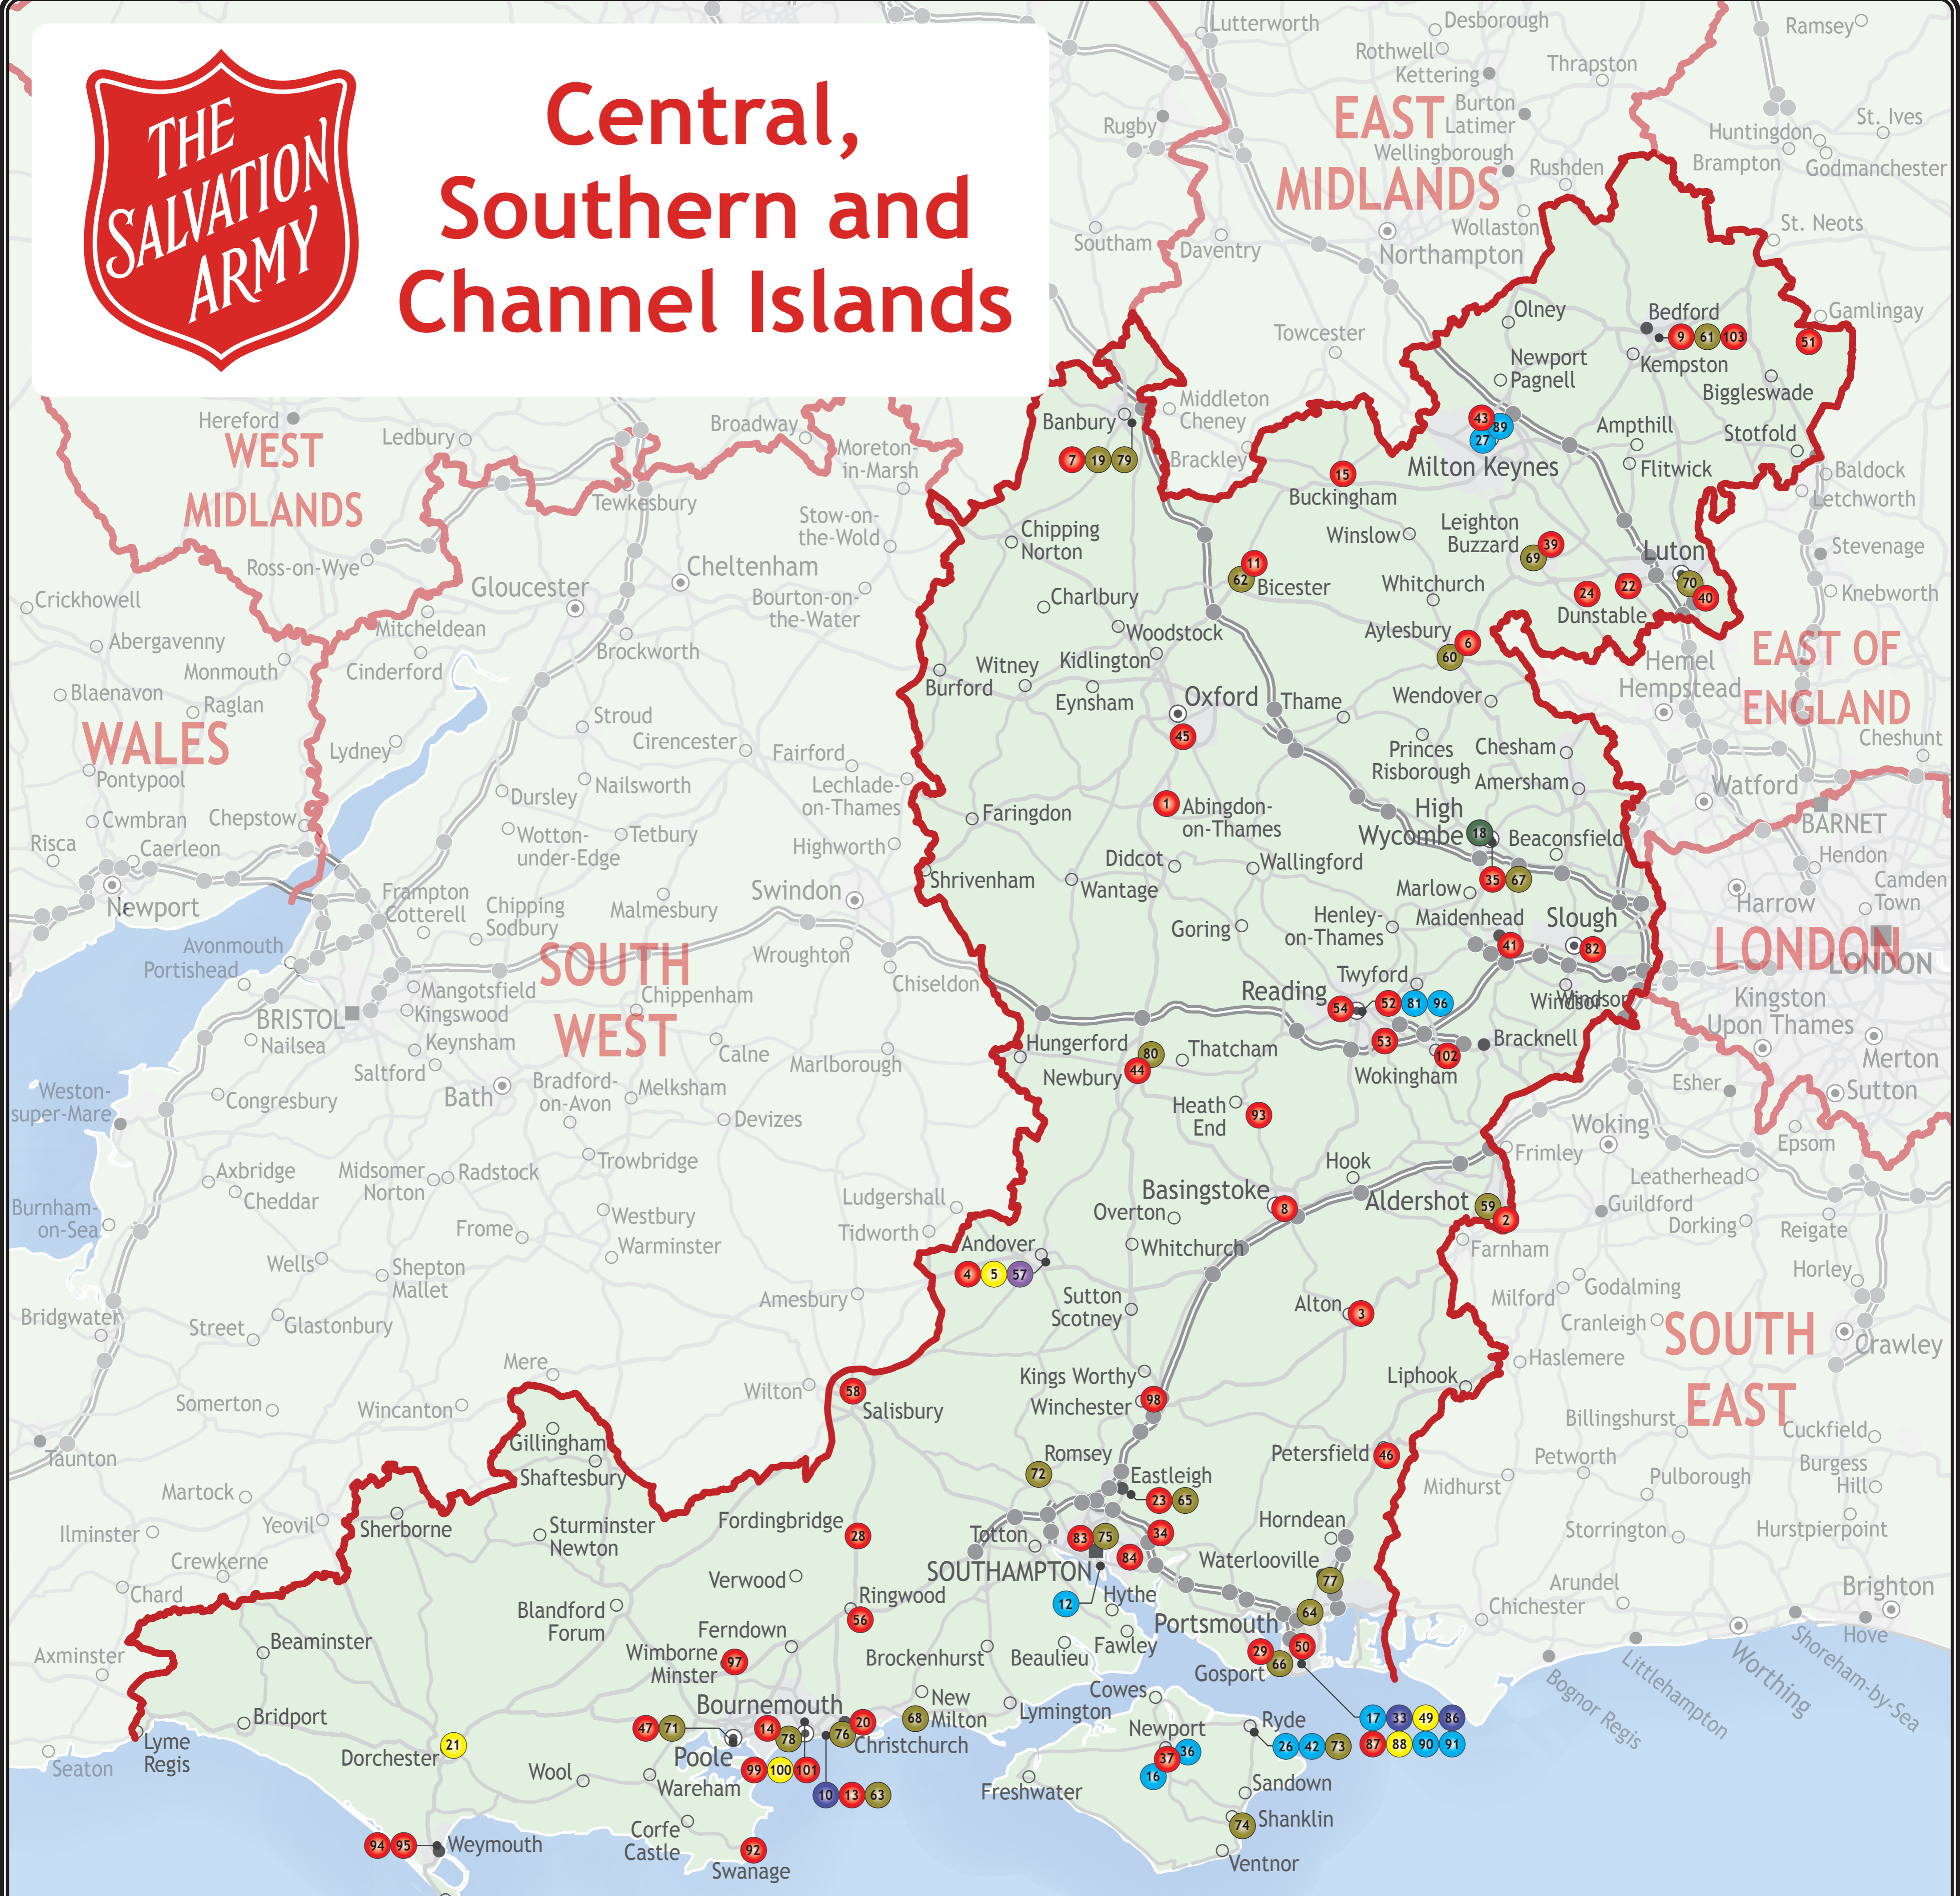

Central, Southern and Channel Islands

Central, Southern and Channel Islands Index