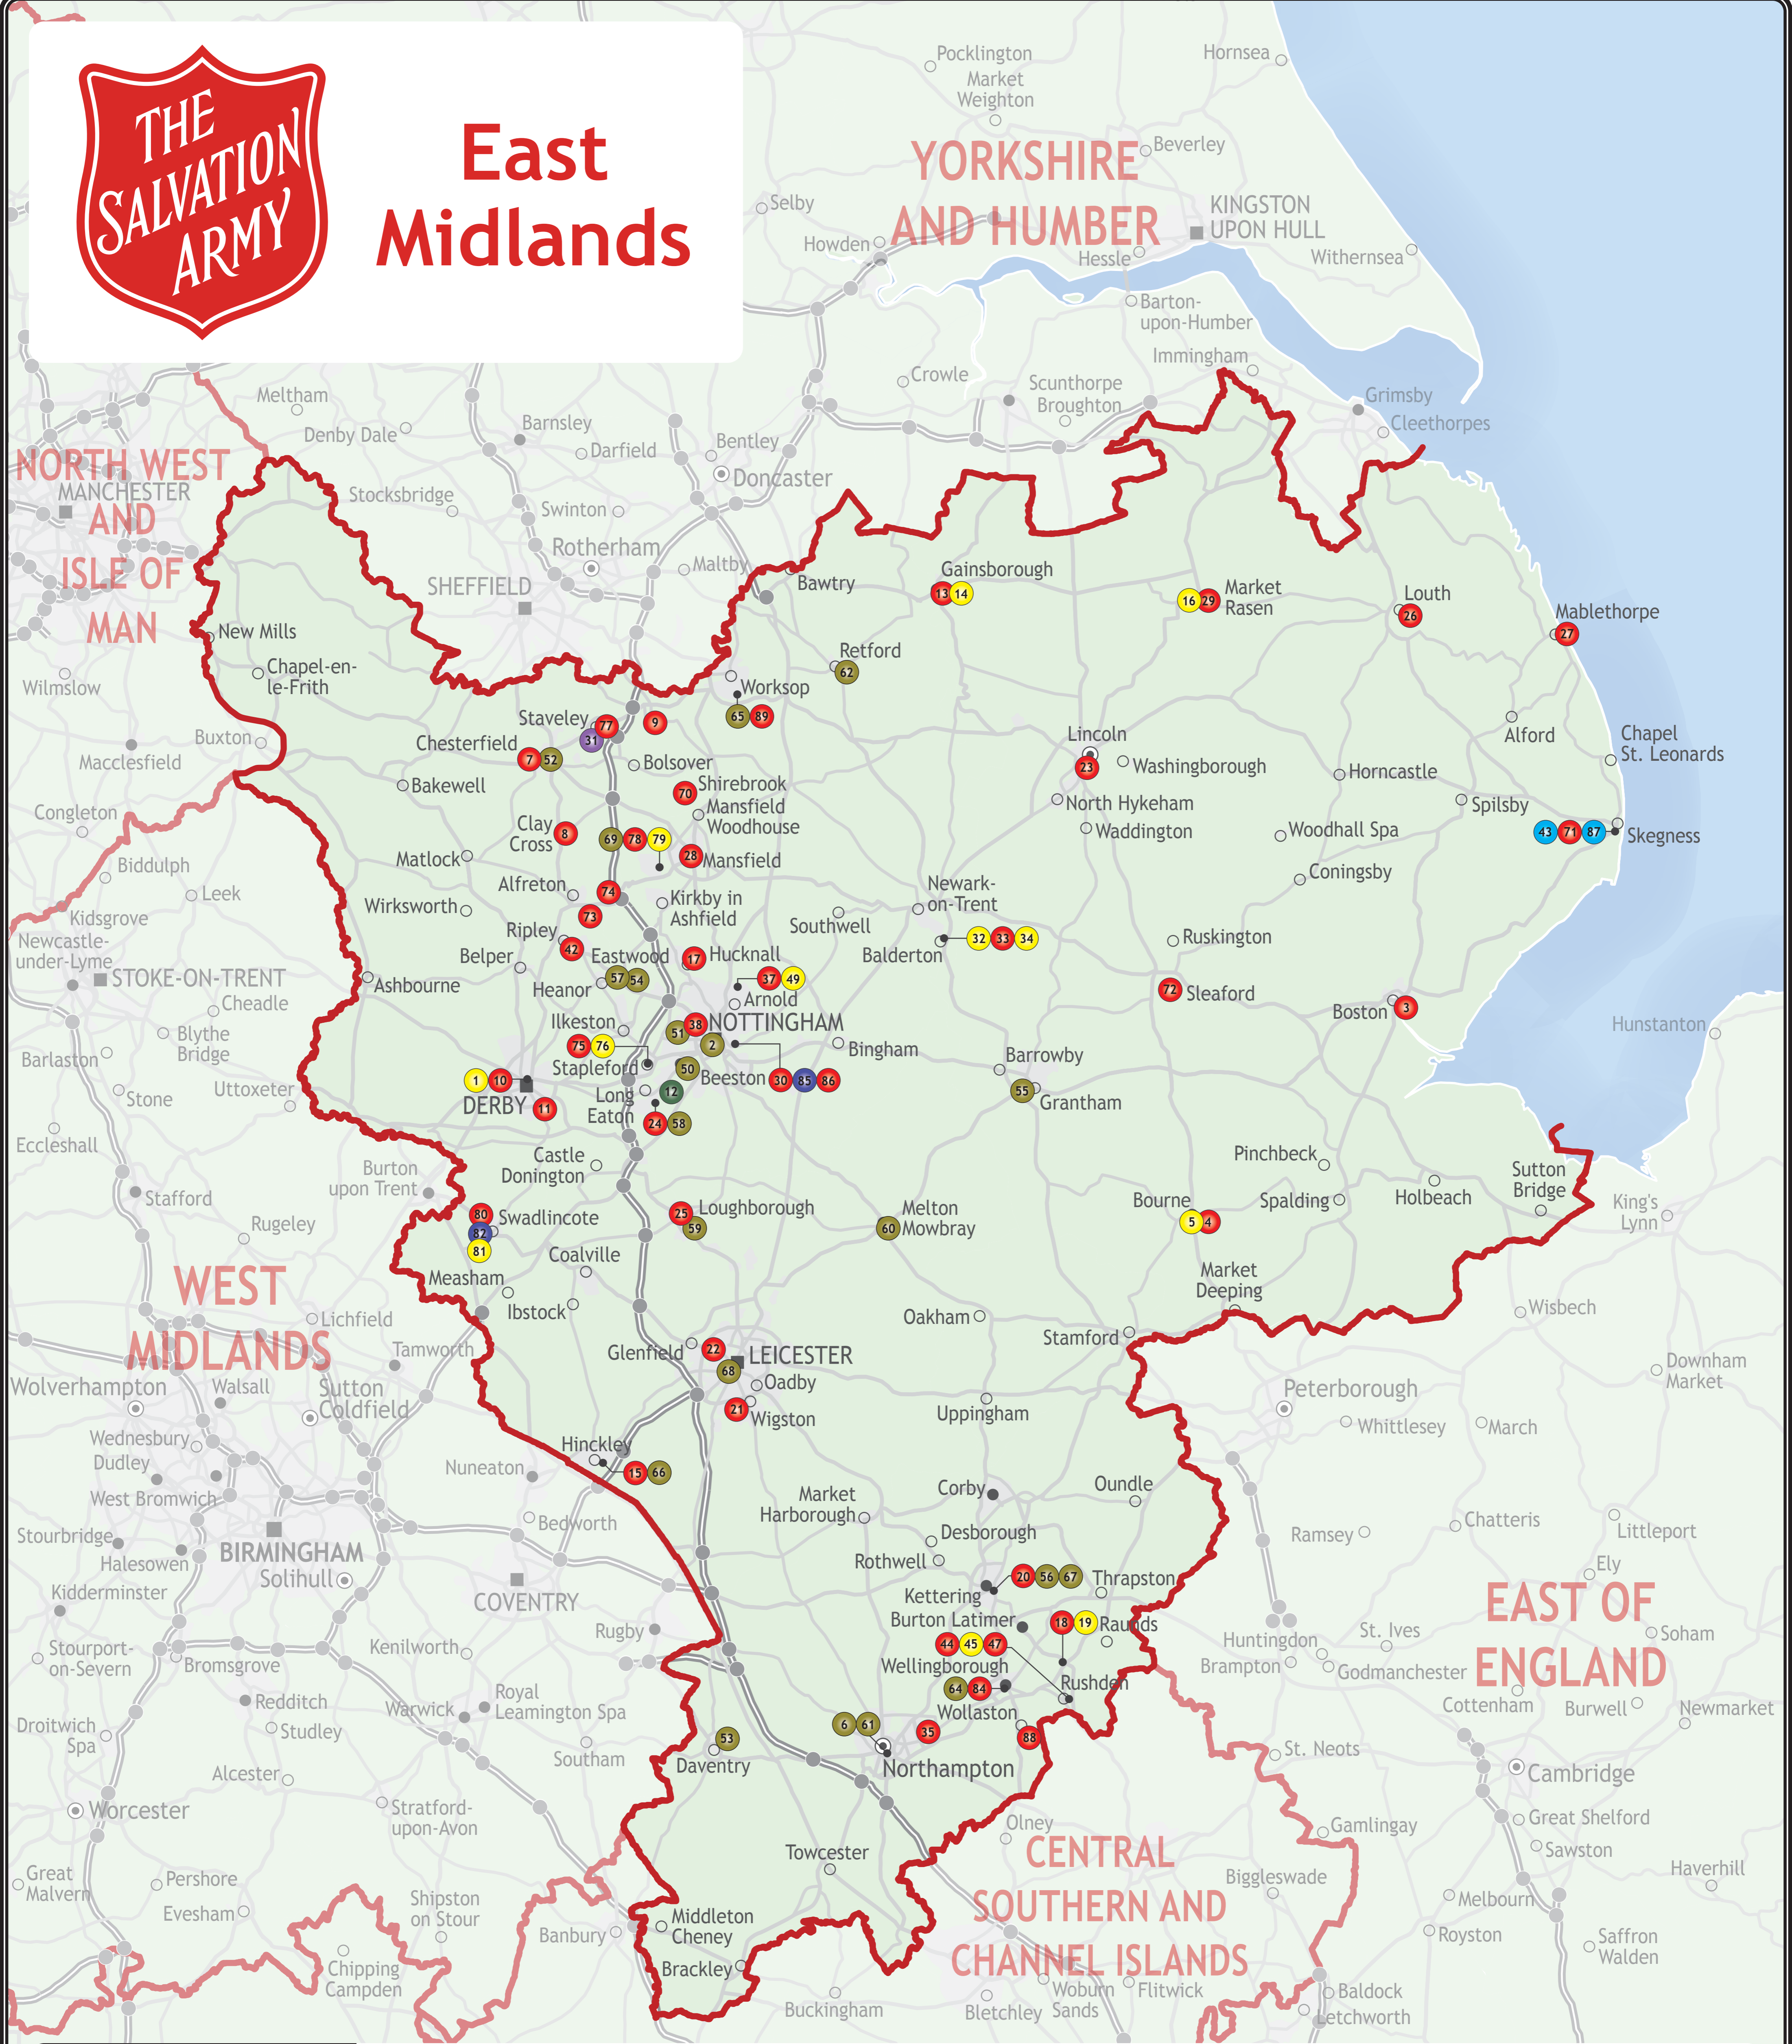

East Midlands

East Midlands Index

Charity Shop

- 1 Derby Corps Charity Shop
- 5 Bourne Corps Charity Shop
- 14 Gainsborough Corps Charity Shop
- 16 Market Rasen Charity Shop
- 19 Irthlingborough Corps Charity Shop (Wellingborough)
- 32 Newark Charity Shop
- 34 Newark Corps Charity Shop
- 45 Rushden Corps Charity Shop
- 49 Sally's Charity Shop - Arnold Corps (Nottingham)
- 76 Stapleford Corps Charity Shop
- 79 Sutton-in-Ashfield Corps Charity Shop
- 82 Swadlinecote Corps Charity Shop

- 9 Clowne Corps
- 10 Derby Central Corps
- 11 Derby South Corps
- 13 Gainsborough Corps
- 15 Hinckley Corps
- 17 Hucknall Corps
- 18 Irthlingborough Corps
- 20 Kettering Corps
- 21 Leicester South Corps
- 22 Leicester West Corps
- 23 Lincoln Corps
- 24 Long Eaton Corps
- 25 Loughborough Corps
- 26 Louth Corps
- 27 Mablethorpe Corps
- 28 Mansfield Corps
- 29 Market Rasen Corps and Charity Shop
- 30 Nottingham Meadows Corps
- 33 Newark Corps
- 35 Northampton Corps
- 37 Nottingham Arnold Corps
- 38 Nottingham Aspley Corps
- 42 Ripley Corps
- 44 Rushden Corps
- 47 Rushden Corps Community Hall and Café

Icons indicate who leads the work at the site, e.g. If Saha runs the site but Homelessness Services leads the project, the icon will be blue, or a coffee shop run by a corps will match the corps icon colour.
Map by Lovell Johns Ltd.