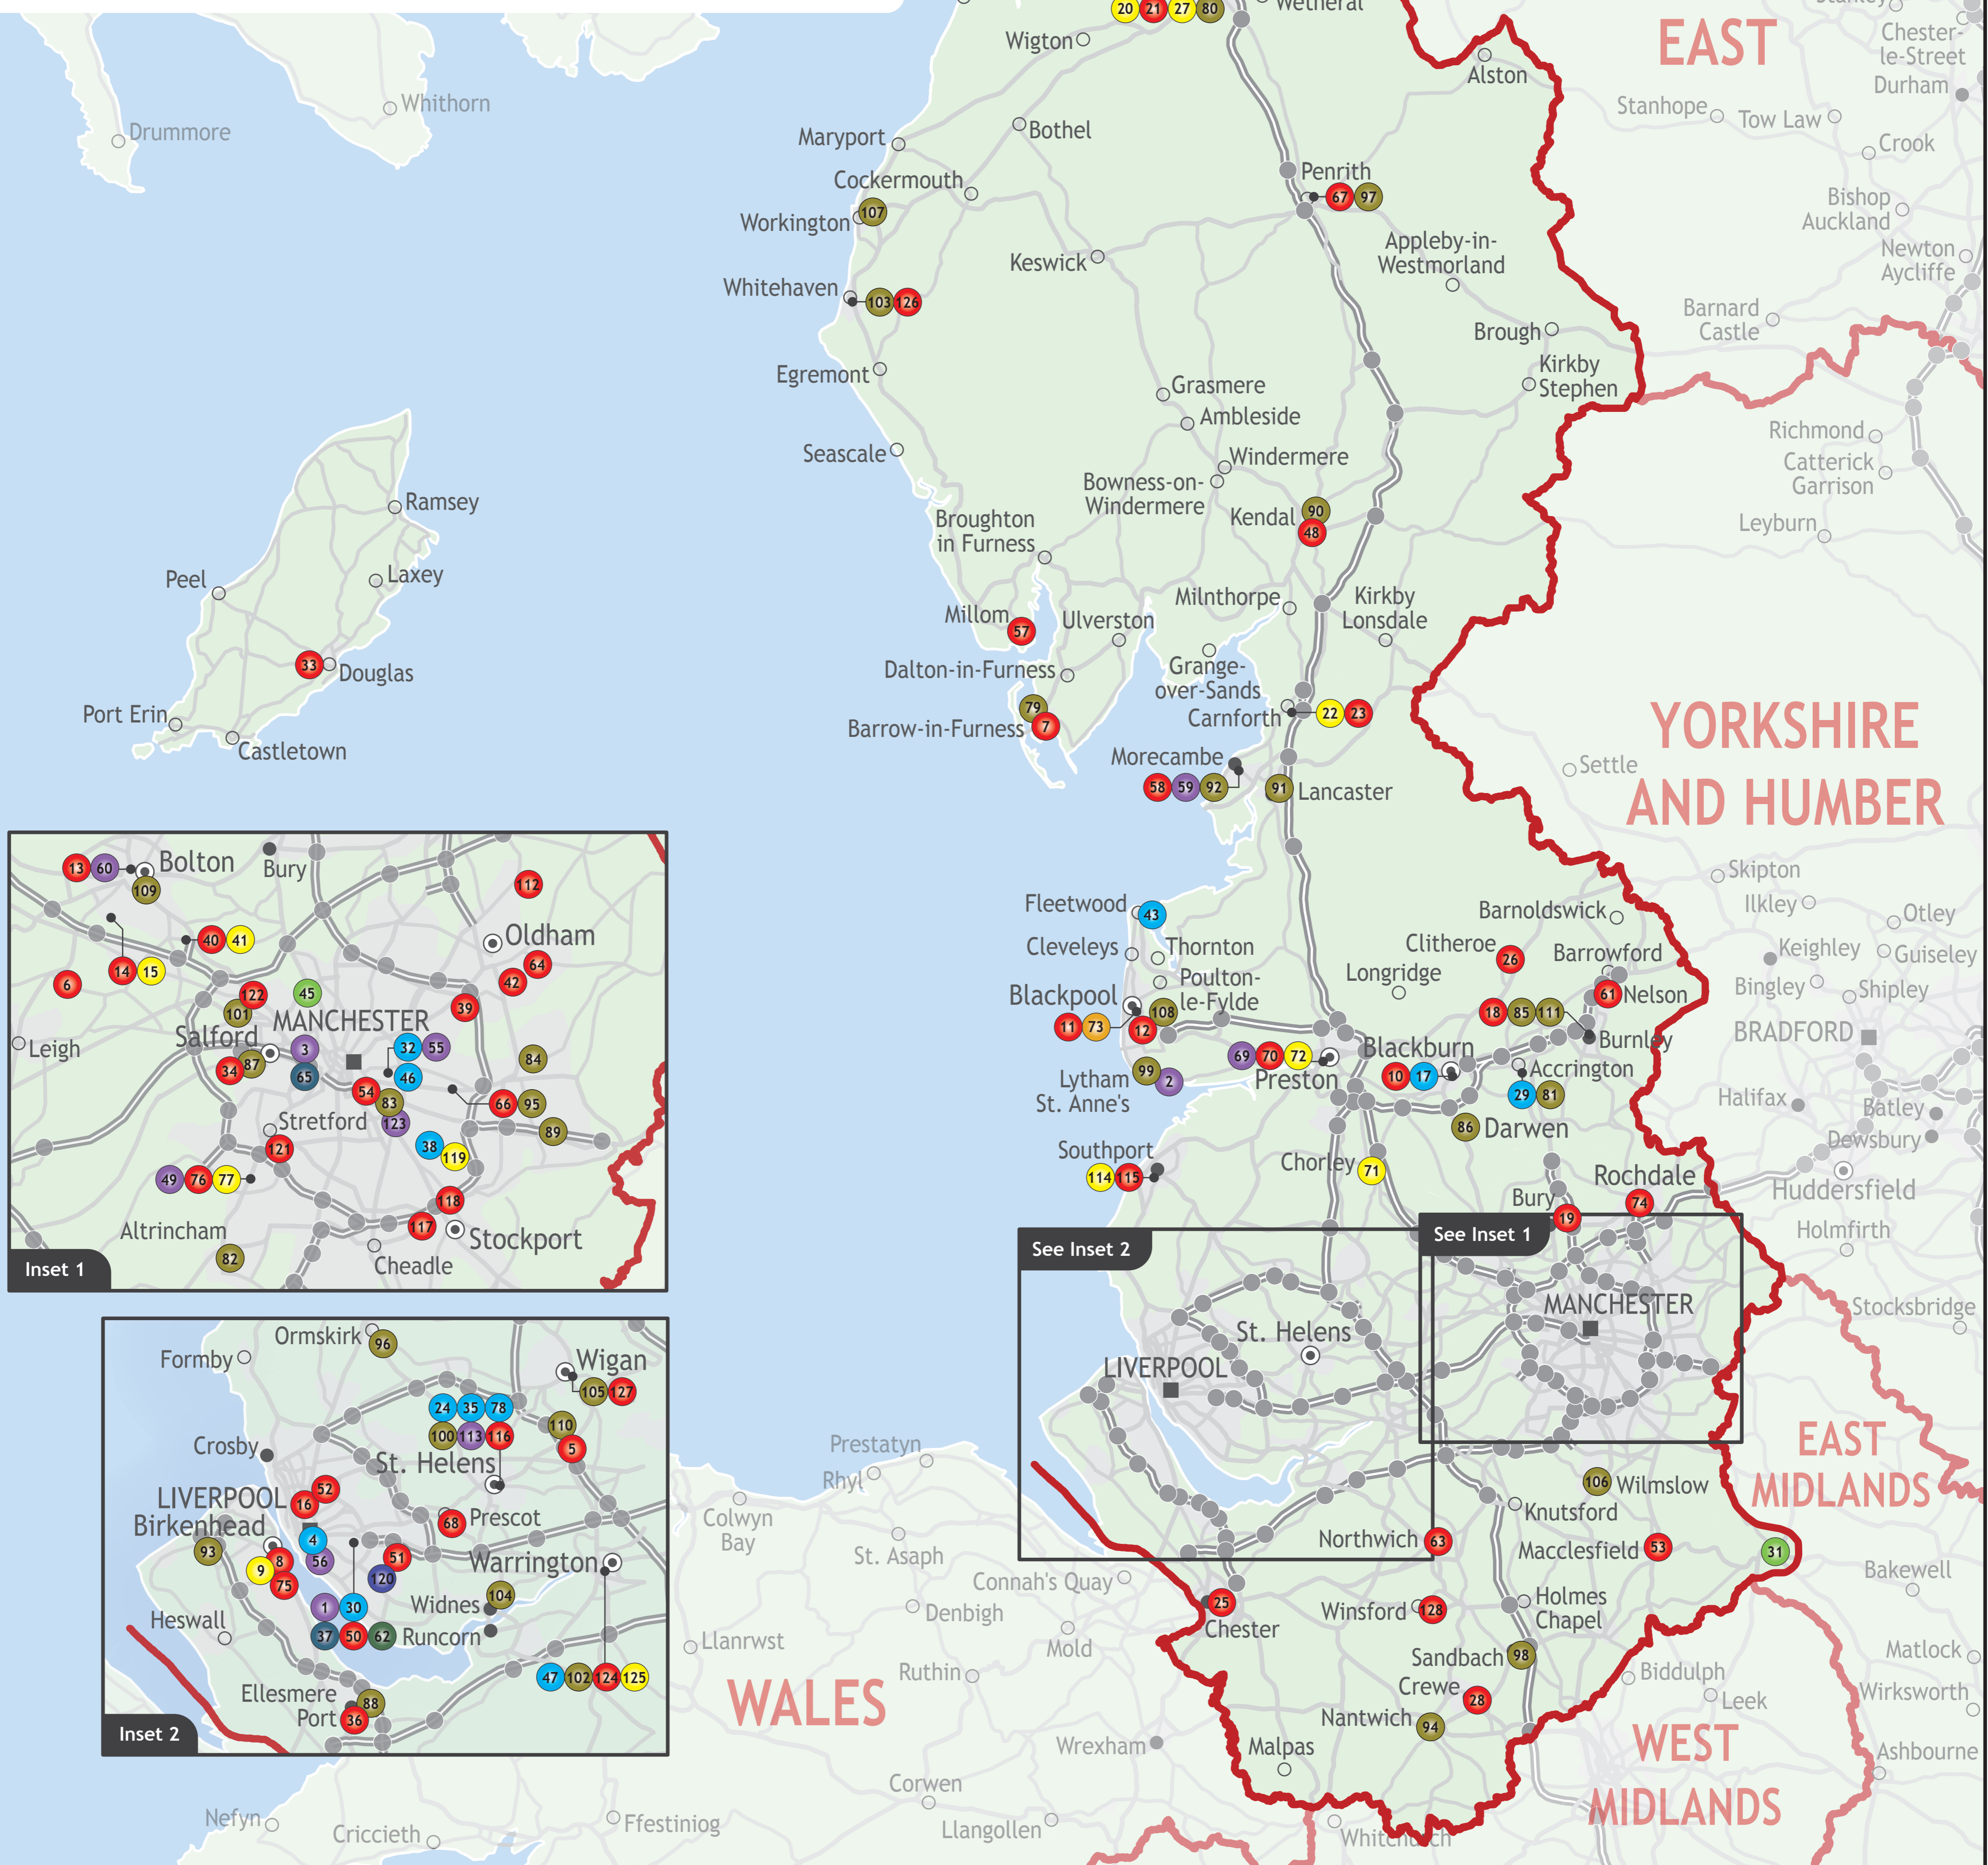

# North West and Isle of Man

Icons indicate who leads the work at the site, e.g. If Saha runs the site but Homelessness Services leads the project, the icon will be blue, or a coffee shop run by a corps will match the corps icon colour.  
Map by Lovell Johns Ltd.