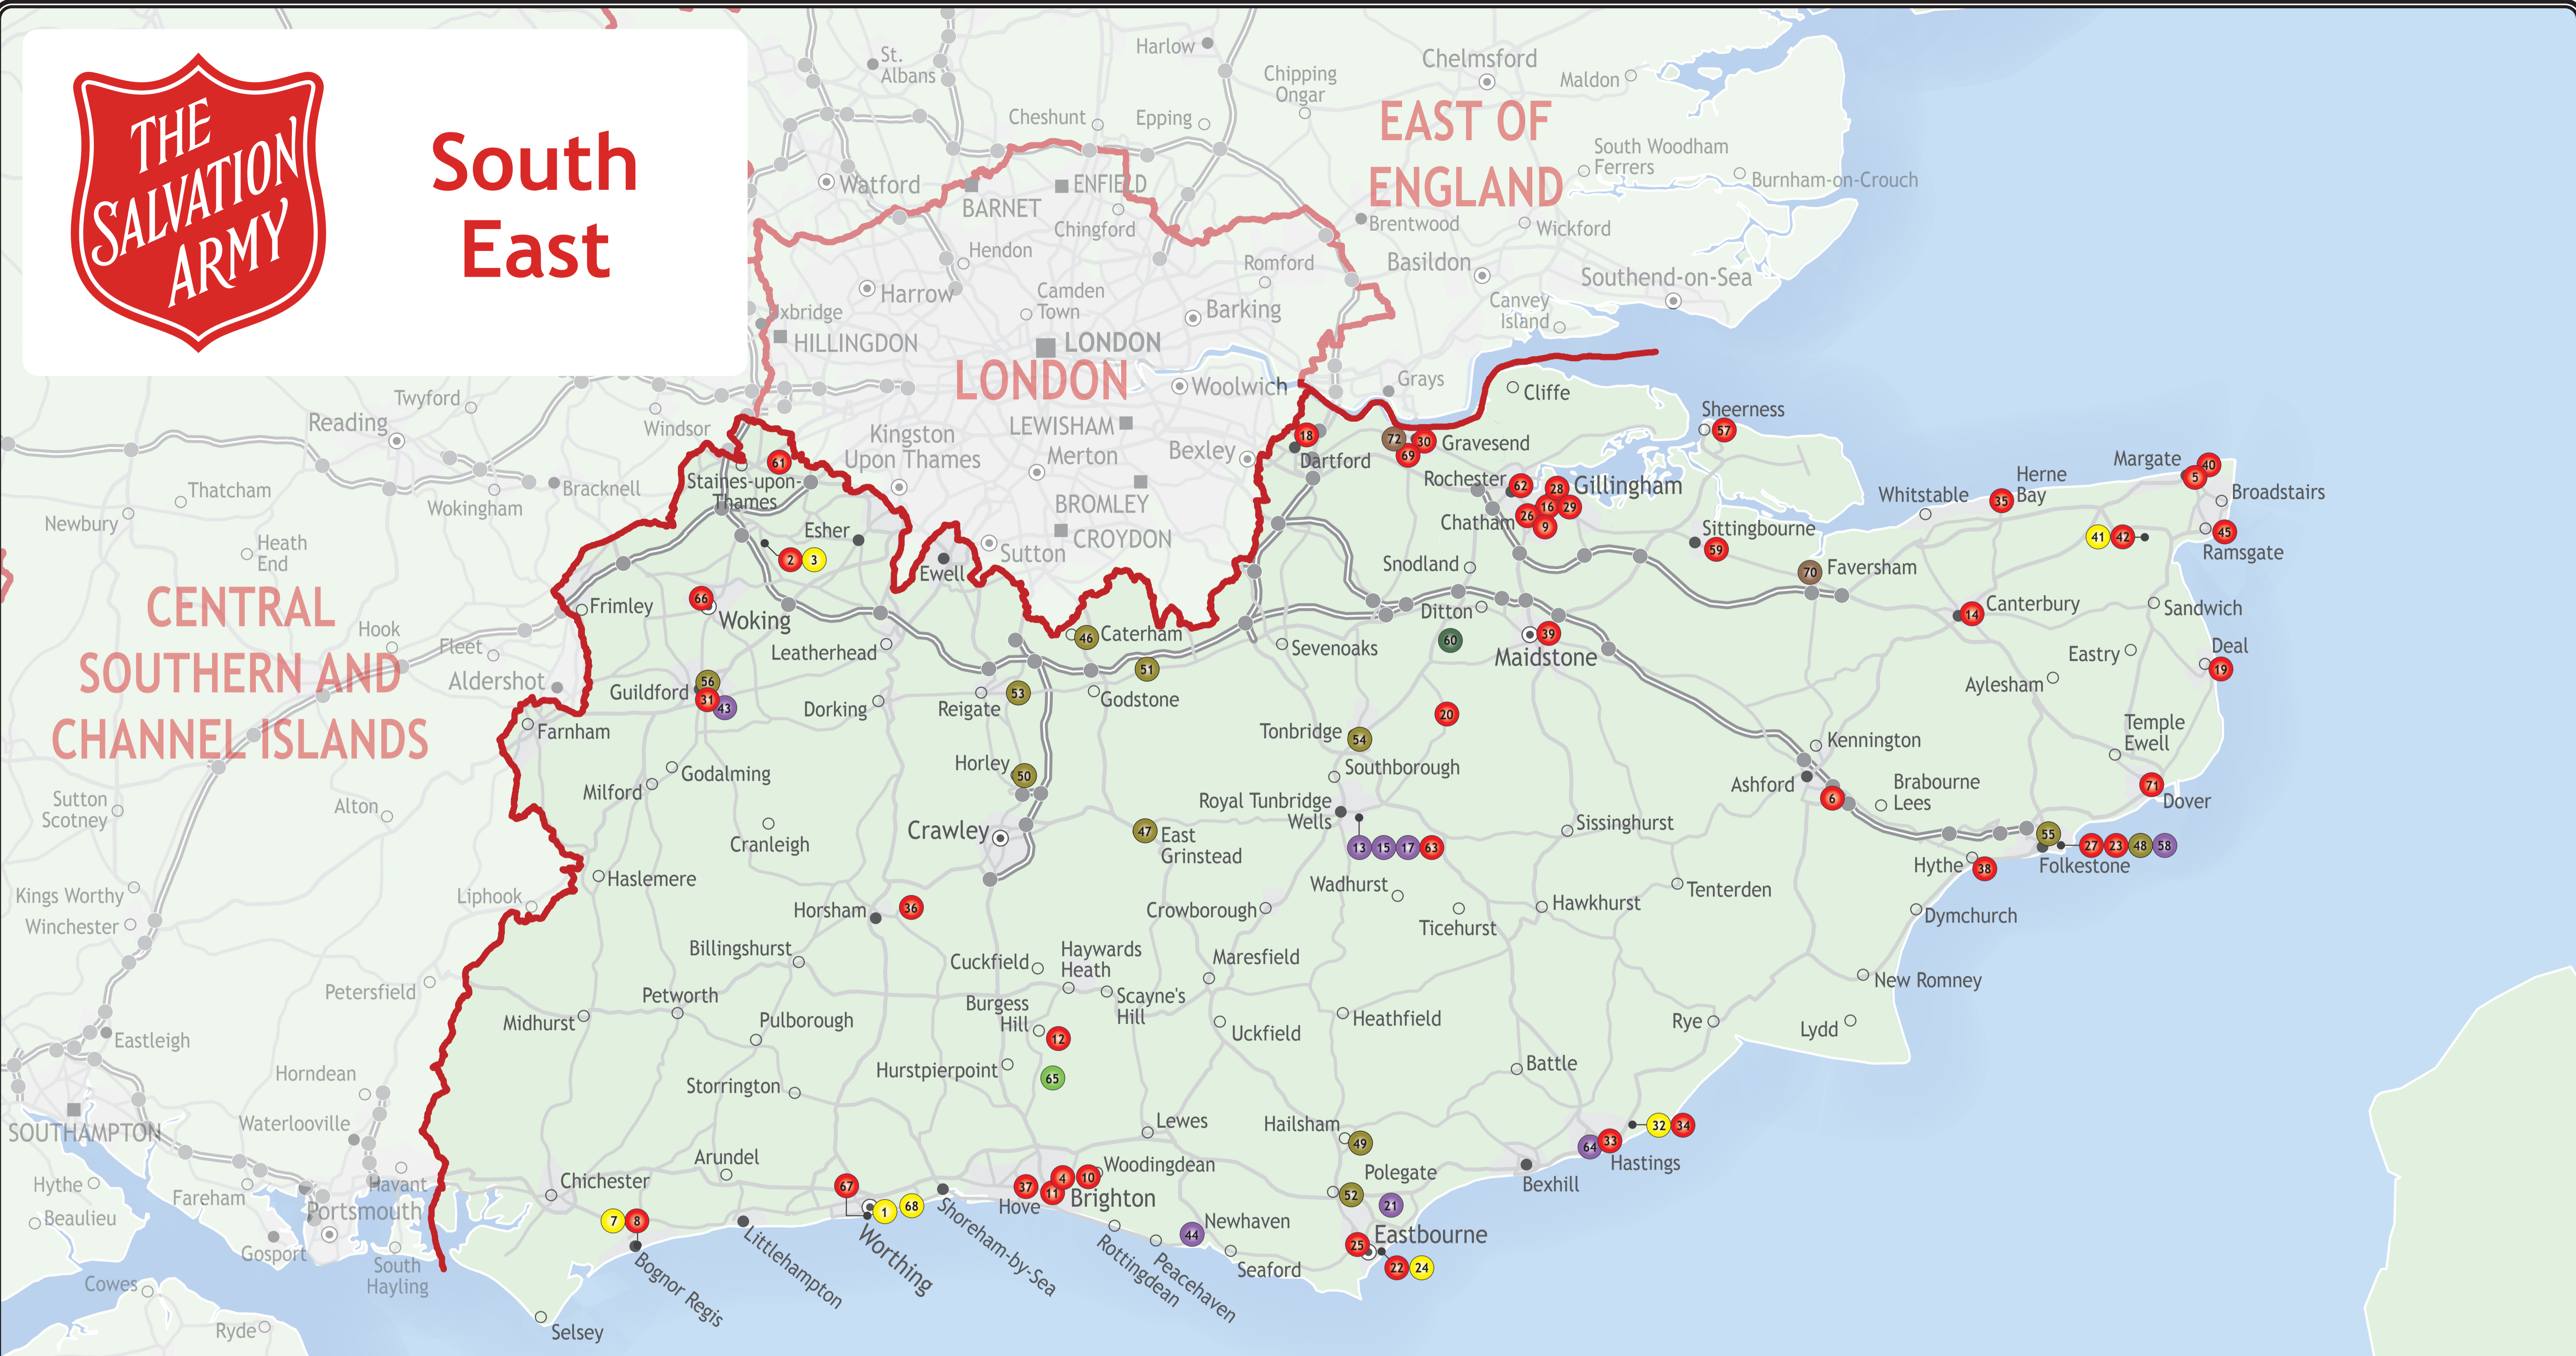

# South East

## EAST OF ENGLAND

## CENTRAL SOUTHERN AND CHANNEL ISLANDS

Icons indicate who leads the work at the site, e.g. If Saha runs the site but Homelessness Services leads the project, the icon will be blue, or a coffee shop run by a corps will match the corps icon colour.  
Map by Lovell Johns Ltd.