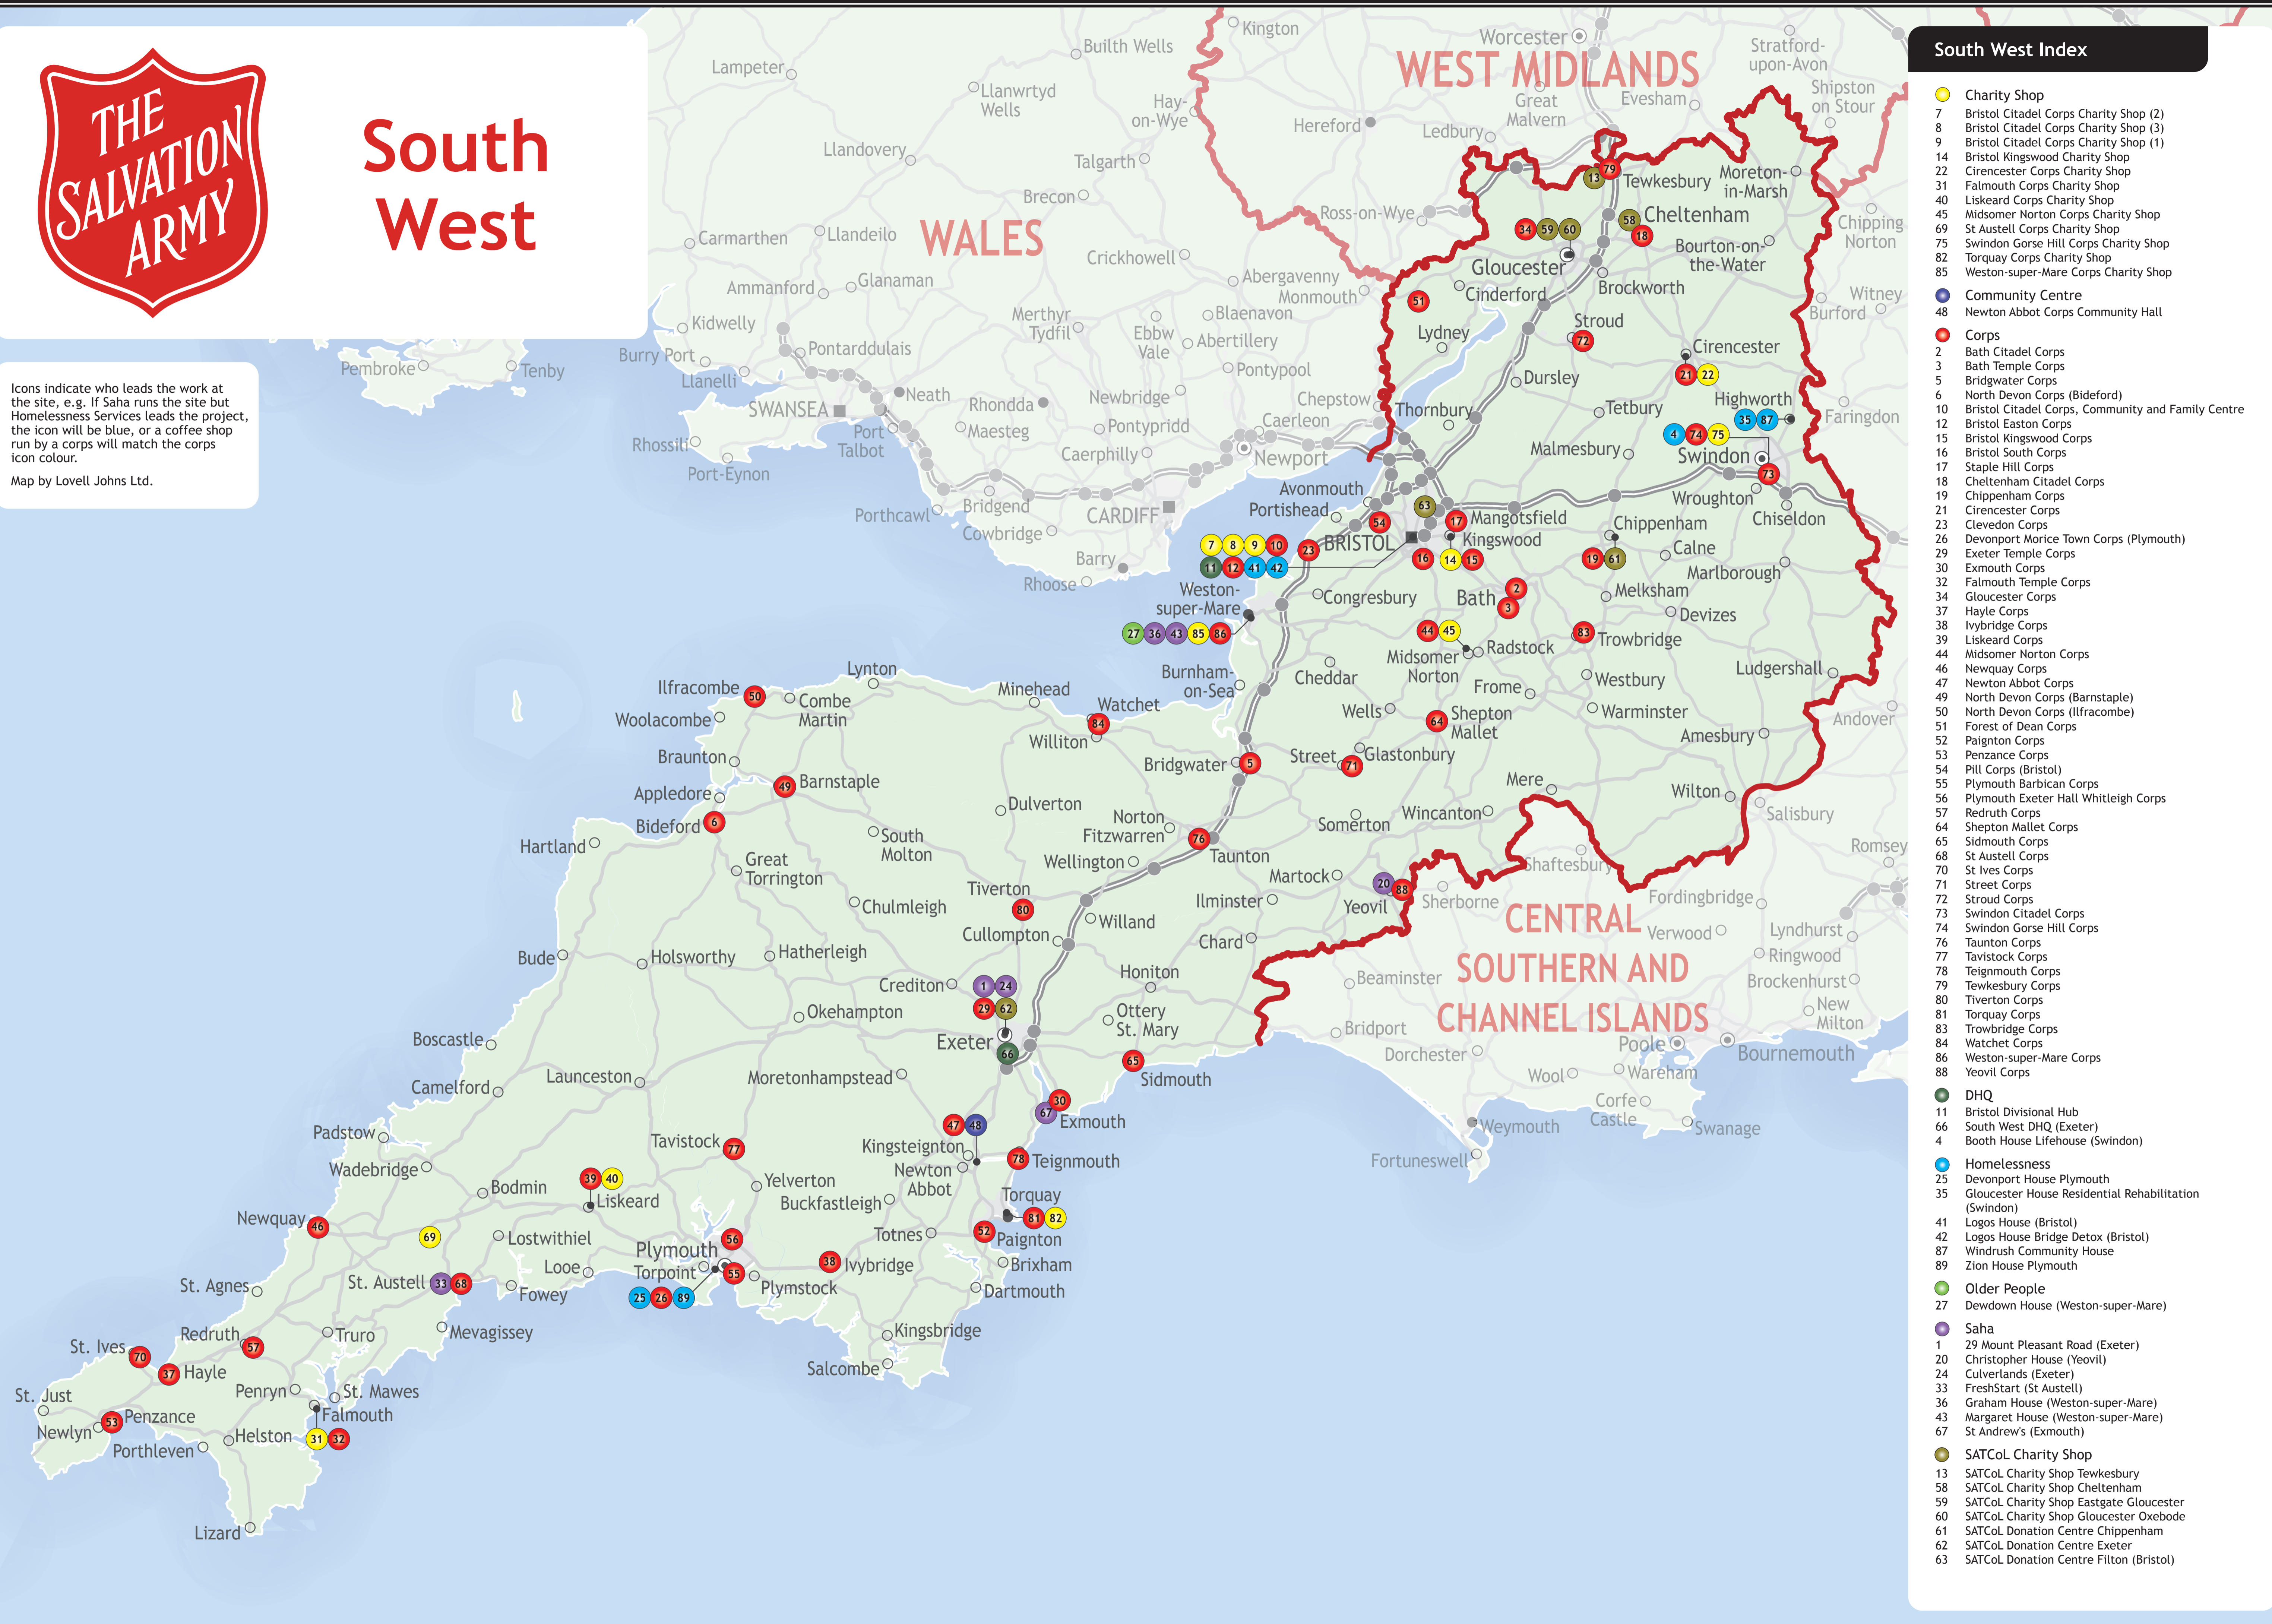

South West

Icons indicate who leads the work at the site, e.g. If Saha runs the site but Homelessness Services leads the project, the icon will be blue, or a coffee shop run by a corps will match the corps icon colour.

Map by Lovell Johns Ltd.