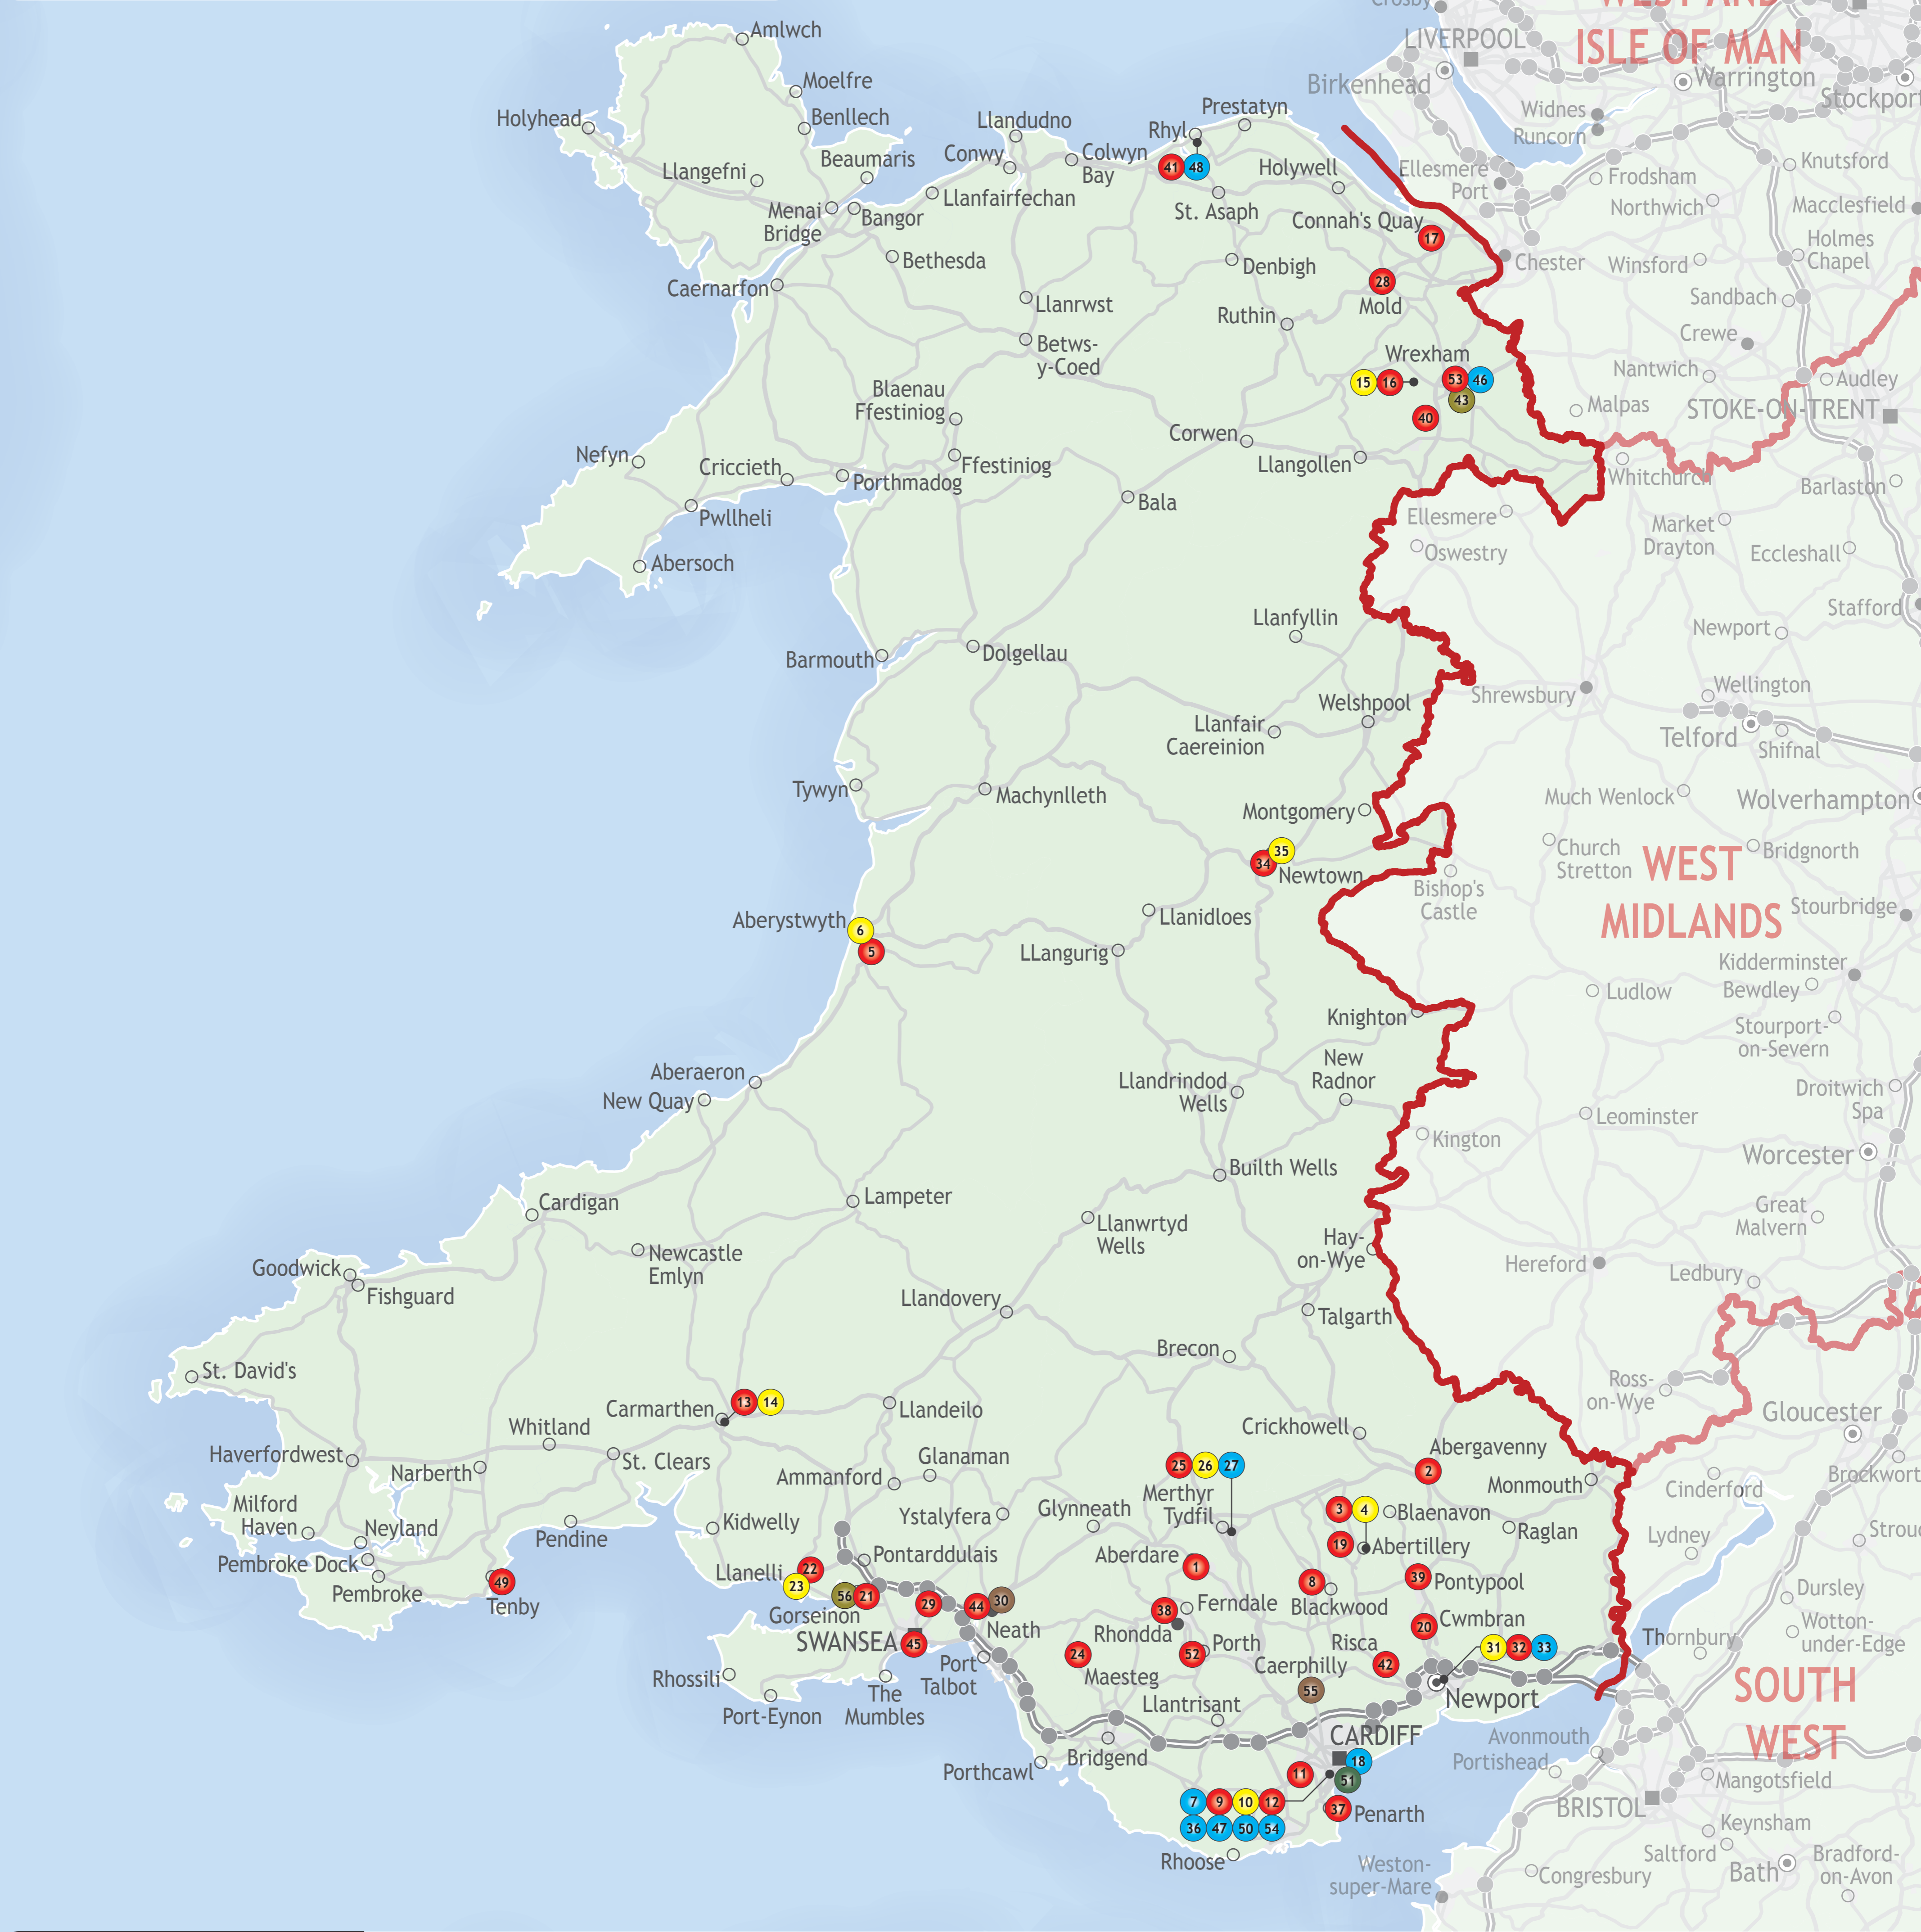

Wales

Wales Index

- Charity Shop
- 4 Abertillery Corps Charity Shop
- 6 Aberystwyth Corps Charity Shop
- 10 Cardiff Canton Corps Charity Shop
- 14 Carmarthen Corps Charity Shop
- 15 Coedpoeth Charity Shop (Wrexham)
- 23 Llanelli Corps Charity Shop
- 26 Merthyr Tydfil Corps Charity Shop
- 31 Newport Charity Shop
- 35 Newtown Corps Charity Shop
- Corps
- 1 Aberdare Corps
- 2 Abergavenny Corps
- 3 Abertillery Corps
- 5 Aberystwyth Corps
- 8 Bargoed Corps
- 9 Cardiff Canton Corps
- 11 Cardiff Ely Corps

- 12 Cardiff Grangetown Corps
- 13 Carmarthen Corps
- 16 Coedpoeth Corps (Wrexham)
- 17 Connah's Quay Corps (Deeside)
- 19 Tenby Corps
- 20 Cwmbran Corps
- 21 Gorseinon Corps (Swansea)
- 22 Llanelli Corps
- 24 Maesteg Corps
- 25 Merthyr Tydfil Corps
- 28 Mold Outreach Centre and Charity Shop
- 29 Morriston Corps (Swansea)
- 32 Newport Citadel Corps
- 34 Newtown Corps
- 37 Penarth Corps
- 38 Pentre Corps
- 39 Pontypool Corps
- 40 Rhosllanerchrugog Corps (Wrexham)

Icons indicate who leads the work at the site, e.g. If Saha runs the site but Homelessness Services leads the project, the icon will be blue, or a coffee shop run by a corps will match the corps icon colour.

Map by Lovell Johns Ltd.