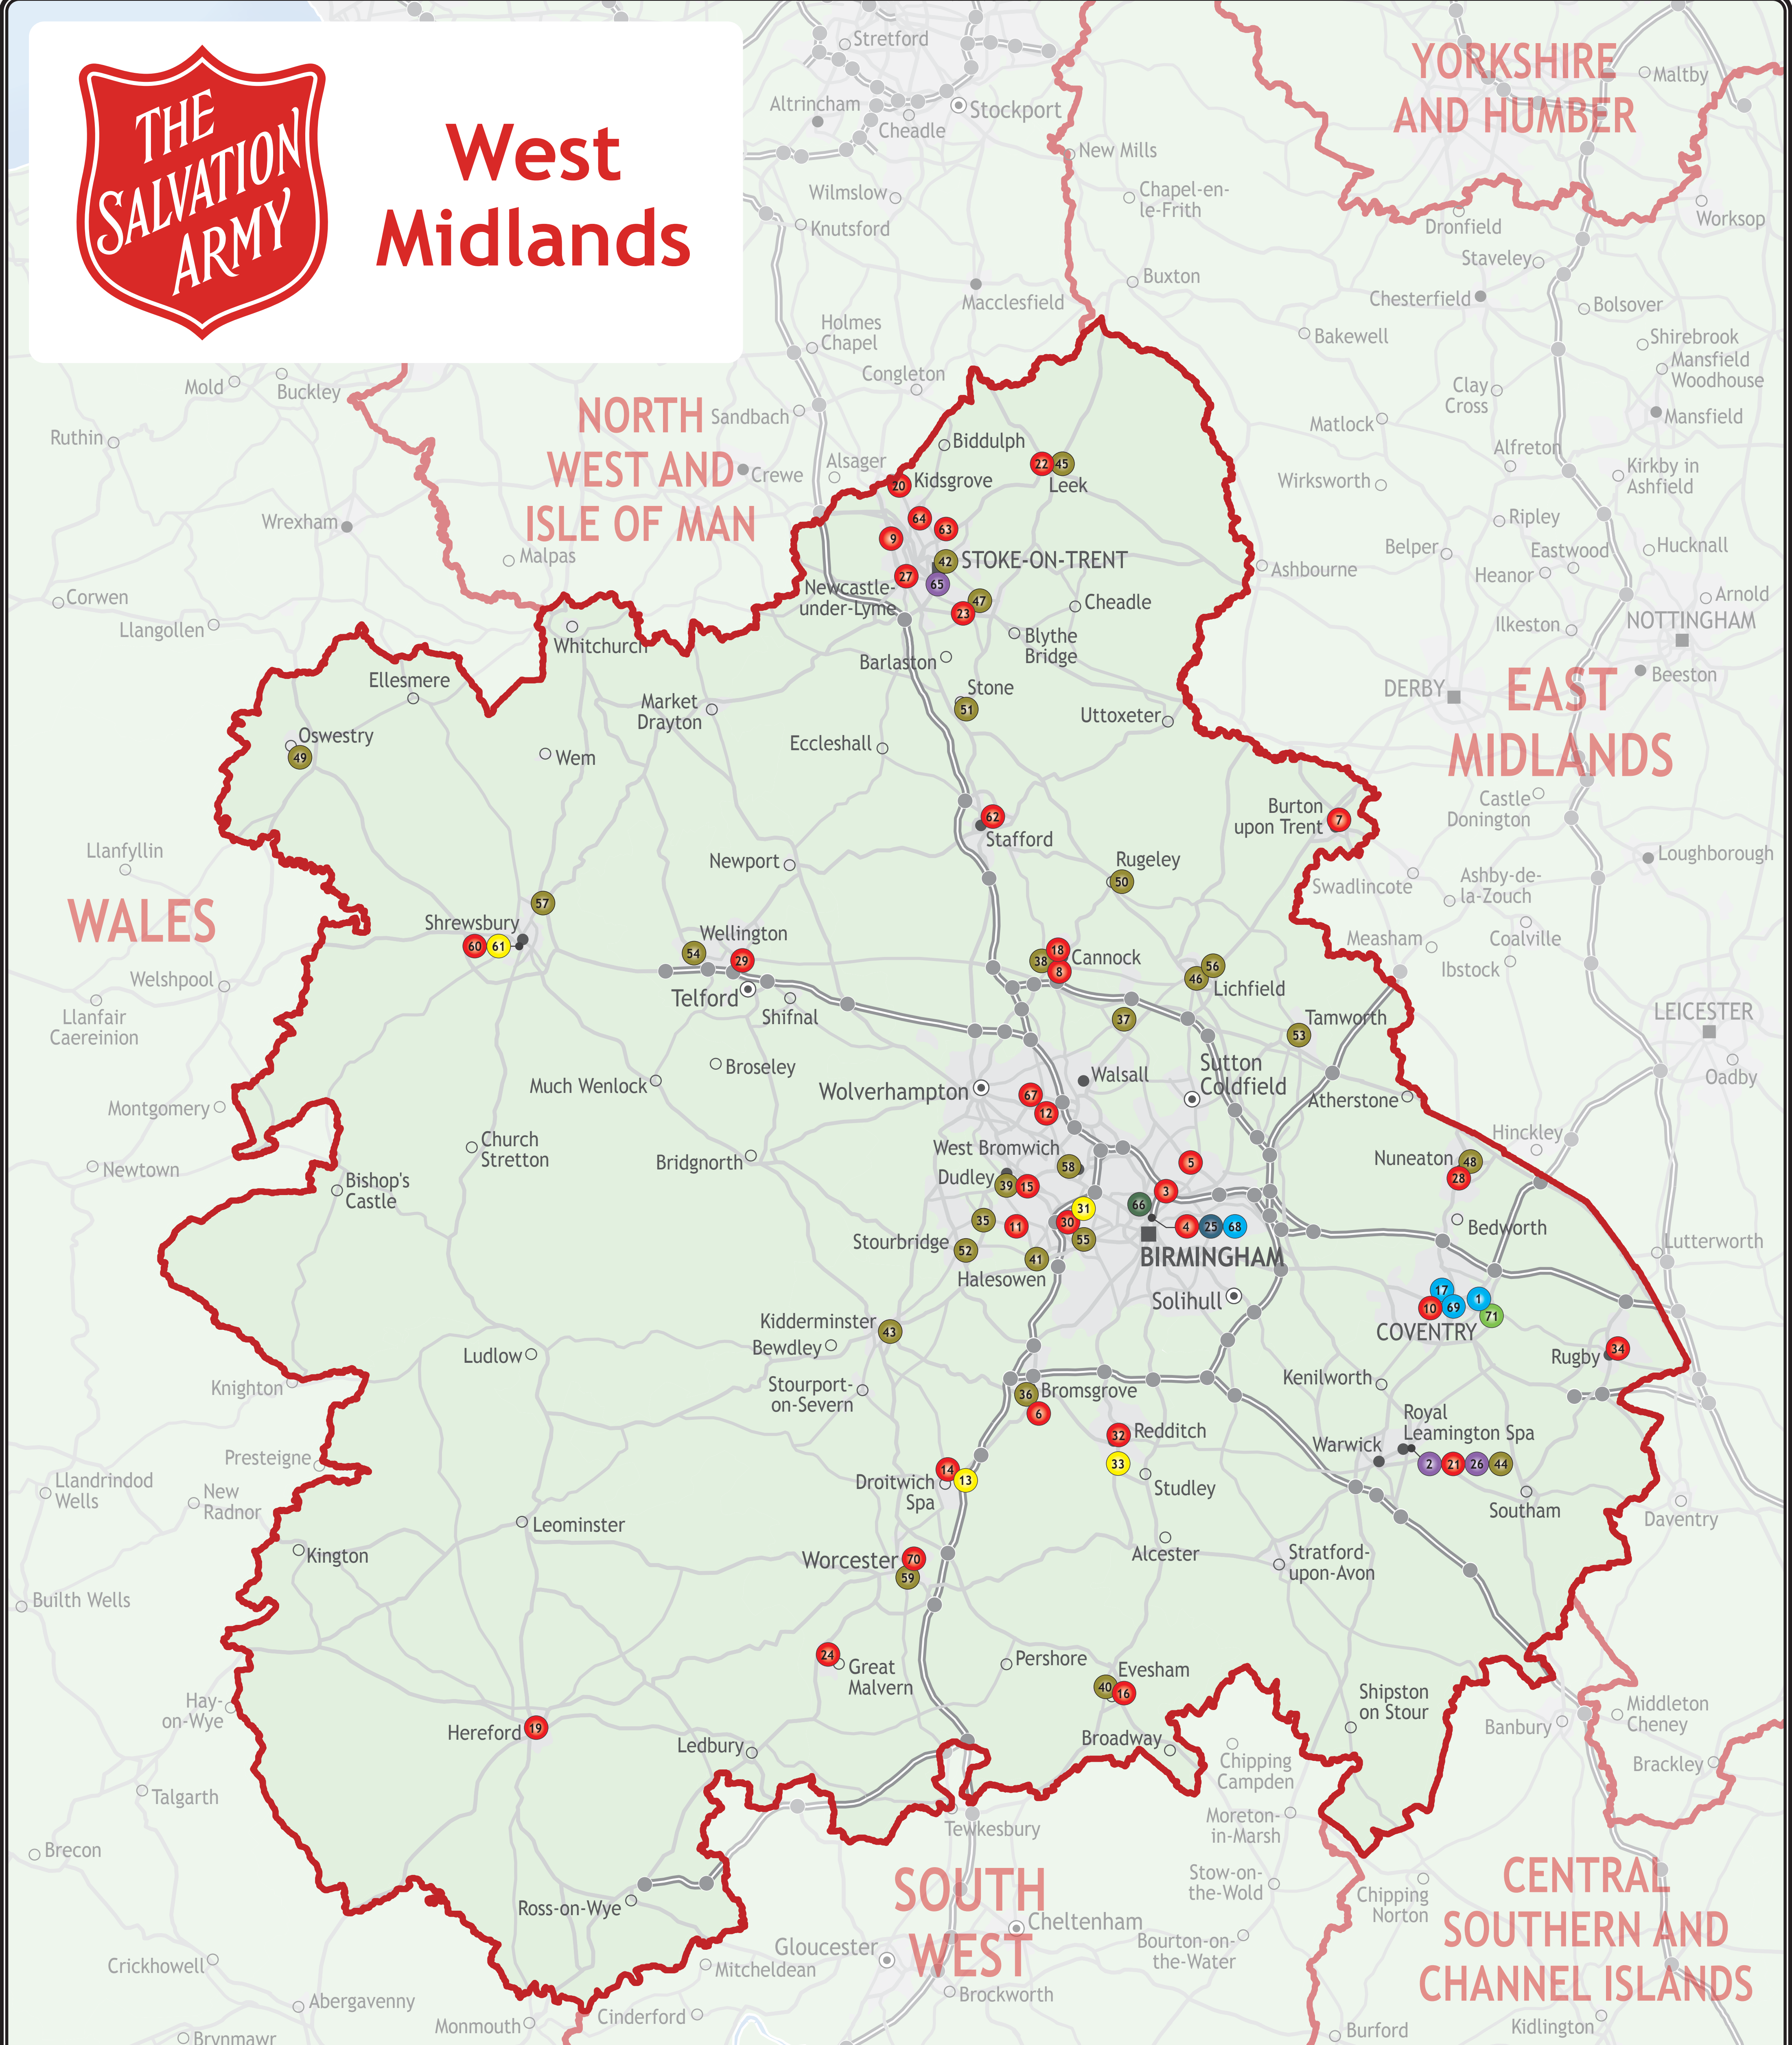

West Midlands

West Midlands Index

- Charity Shop
- 13 Droitwich Corps Charity Shop
- 31 Oldbury Corps Charity Shop
- 33 Redditch Corps Charity Shop and Community Centre
- 61 Shrewsbury Corps Charity Shop
- Corps
- 3 Birmingham Aston Corps
- 4 Birmingham Citadel Corps
- 5 Birmingham Erdington Corps
- 6 Bromsgrove Corps
- 7 Burton upon Trent Corps
- 8 Cannock Corps
- 9 Chesterton Corps (Newcastle-under-Lyme)
- 10 Coventry City Corps
- 11 Cradley Heath Corps
- 12 Darlaston Corps (Wednesbury)
- 14 Droitwich Spa Corps
- 15 Dudley Corps
- 16 Evesham Corps
- 18 Hednesford Corps (Cannock)
- 19 Hereford Corps
- 20 Kidsgrove Corps
- 21 Leamington Spa Corps
- 22 Leek Corps
- 23 Longton Corps (Stoke-on-Trent)
- 24 Malvern Corps
- 27 Newcastle-under-Lyme Corps
- 28 Nuneaton Corps
- 29 Oakengates Corps (Telford)
- 30 Oldbury Corps
- 32 Redditch Corps
- 34 Rugby Corps
- 36 Shrewsbury Corps
- 60 Stafford Corps
- 62 Stoke-on-Trent Corps
- 64 Tunstall Corps
- 67 Willenhall Corps
- 70 Worcester Corps
- DHQ
- 66 West Midlands DHQ (Birmingham)
- Homelessness
- 1 Axholme House (Wyken, Coventry)
- 17 Harnall Lifehouse (Coventry)
- 68 William Booth Centre (Birmingham)
- 69 Coventry Salvation Army Outreach Service
- Office
- 25 MSVCC Snowhill (Birmingham)
- Older People
- 71 Youell Court (Coventry)
- Saha
- 2 Binswood Lodge (Leamington Spa)
- 26 Newbold Lodge (Leamington Spa)
- 65 Vale Street Centre (Stoke-on-Trent)
- SATCoL Charity Shop
- 35 SATCoL Charity Shop Brierty Hill
- 36 SATCoL Charity Shop Bromsgrove
- 37 SATCoL Charity Shop Brownhills
- 38 SATCoL Charity Shop Cannock
- 39 SATCoL Charity Shop Dudley
- 40 SATCoL Charity Shop Evesham
- 41 SATCoL Charity Shop Halesowen
- 42 SATCoL Charity Shop Hanley
- 43 SATCoL Charity Shop Kidderminster
- 44 SATCoL Charity Shop Leamington Spa
- 45 SATCoL Charity Shop Leek
- 46 SATCoL Charity Shop Lichfield
- 47 SATCoL Charity Shop Longton
- 48 SATCoL Charity Shop Nuneaton
- 49 SATCoL Charity Shop Oswestry
- 50 SATCoL Charity Shop Rugeley
- 51 SATCoL Charity Shop Stone
- 52 SATCoL Charity Shop Stourbridge
- 53 SATCoL Charity Shop Tamworth
- 54 SATCoL Charity Shop Wellington
- 55 SATCoL Donation Centre Hagley Road Birmingham
- 56 SATCoL Donation Centre Lichfield
- 57 SATCoL Donation Centre Shrewsbury
- 58 SATCoL Donation Centre West Bromwich
- 59 SATCoL Donation Centre Worcester

Icons indicate who leads the work at the site, e.g. If Saha runs the site but Homelessness Services leads the project, the icon will be blue, or a coffee shop run by a corps will match the corps icon colour.

Map by Lovell Johns Ltd.