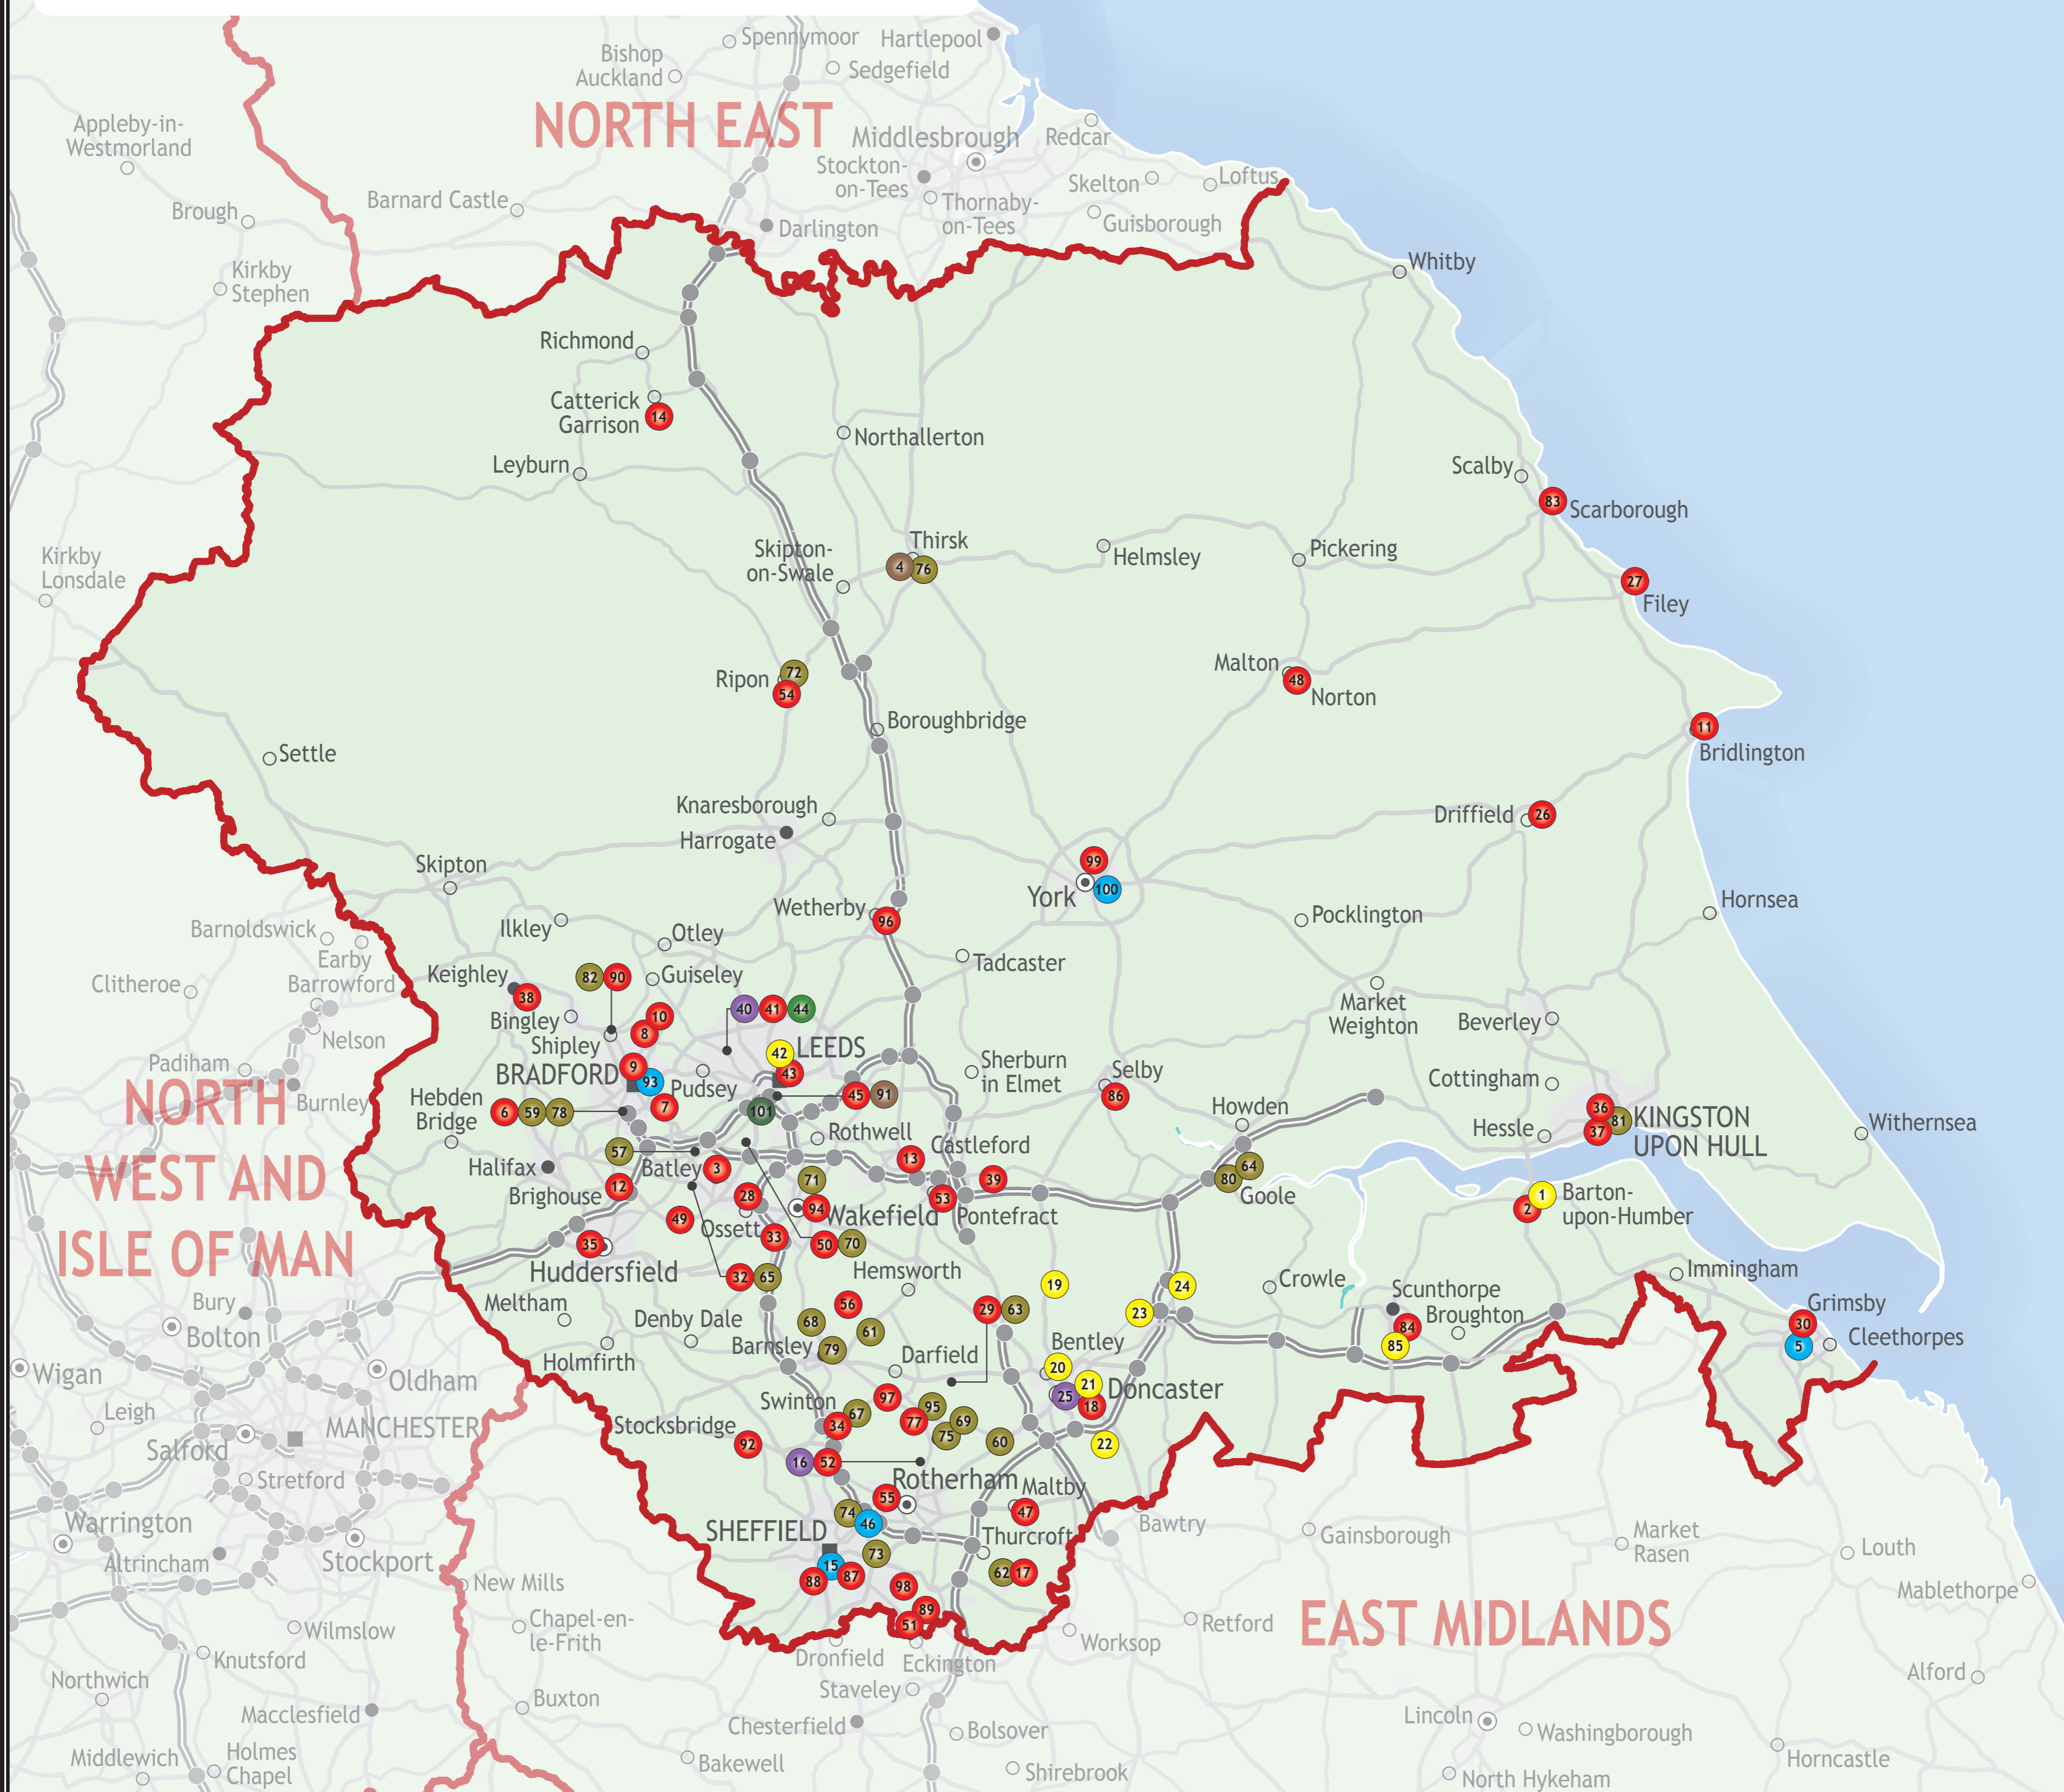

Yorkshire and Humber

Yorkshire and Humber Index

Charity Shop

- 1 Barton Corps Charity Shop and Café (Barton-upon-Humber)
- 19 Doncaster Corps Charity Shop Askern
- 20 Doncaster Corps Charity Shop Bentley
- 21 Doncaster Corps Charity Shop Intake
- 22 Doncaster Corps Charity Shop Rossington
- 23 Doncaster Corps Charity Shop Stainforth
- 24 Doncaster Corps Charity Shop Thorne
- 42 Leeds Central Charity Shop
- 85 Scunthorpe Corps Charity Shop

Corps

- 2 Barton-upon-Humber Corps
- 3 Batley Corps
- 6 Bradford Citadel Corps
- 7 Bradford Holmewood Corps
- 8 Bradford Idle Corps
- 9 Bradford Orchard Corps
- 10 Bradford Schools Project
- 11 Bridlington Corps
- 12 Brighouse Corps
- 13 Castleford Corps
- 14 Catterick
- 17 Dinnington Corps (Sheffield)
- 18 Doncaster Corps
- 26 Driffield Corps
- 27 Filey Corps
- 28 Gawthorpe Corps (Ossett)
- 29 Goldthorpe Corps (Rotherham)
- 30 Grimsby Corps
- 32 Heckmondwike Corps
- 33 Horbury Corps (Wakefield)

DHQ

- 101 Yorkshire and Humber DHQ (Leeds)

Fresh Expression

- 91 South Leeds Pioneer
- 4 Thirsk

Homelessness

- 5 Booth Lifehouse (Grimsby)
- 15 Charter Row Lifehouse (Sheffield)
- 46 Lincoln Court Lifehouse (Sheffield)
- 93 The Orchard Lifehouse (Bradford)
- 100 York Early Intervention Project

Icons indicate who leads the work at the site, e.g. If Saha runs the site but Homelessness Services leads the project, the icon will be blue, or a coffee shop run by a corps will match the corps icon colour.