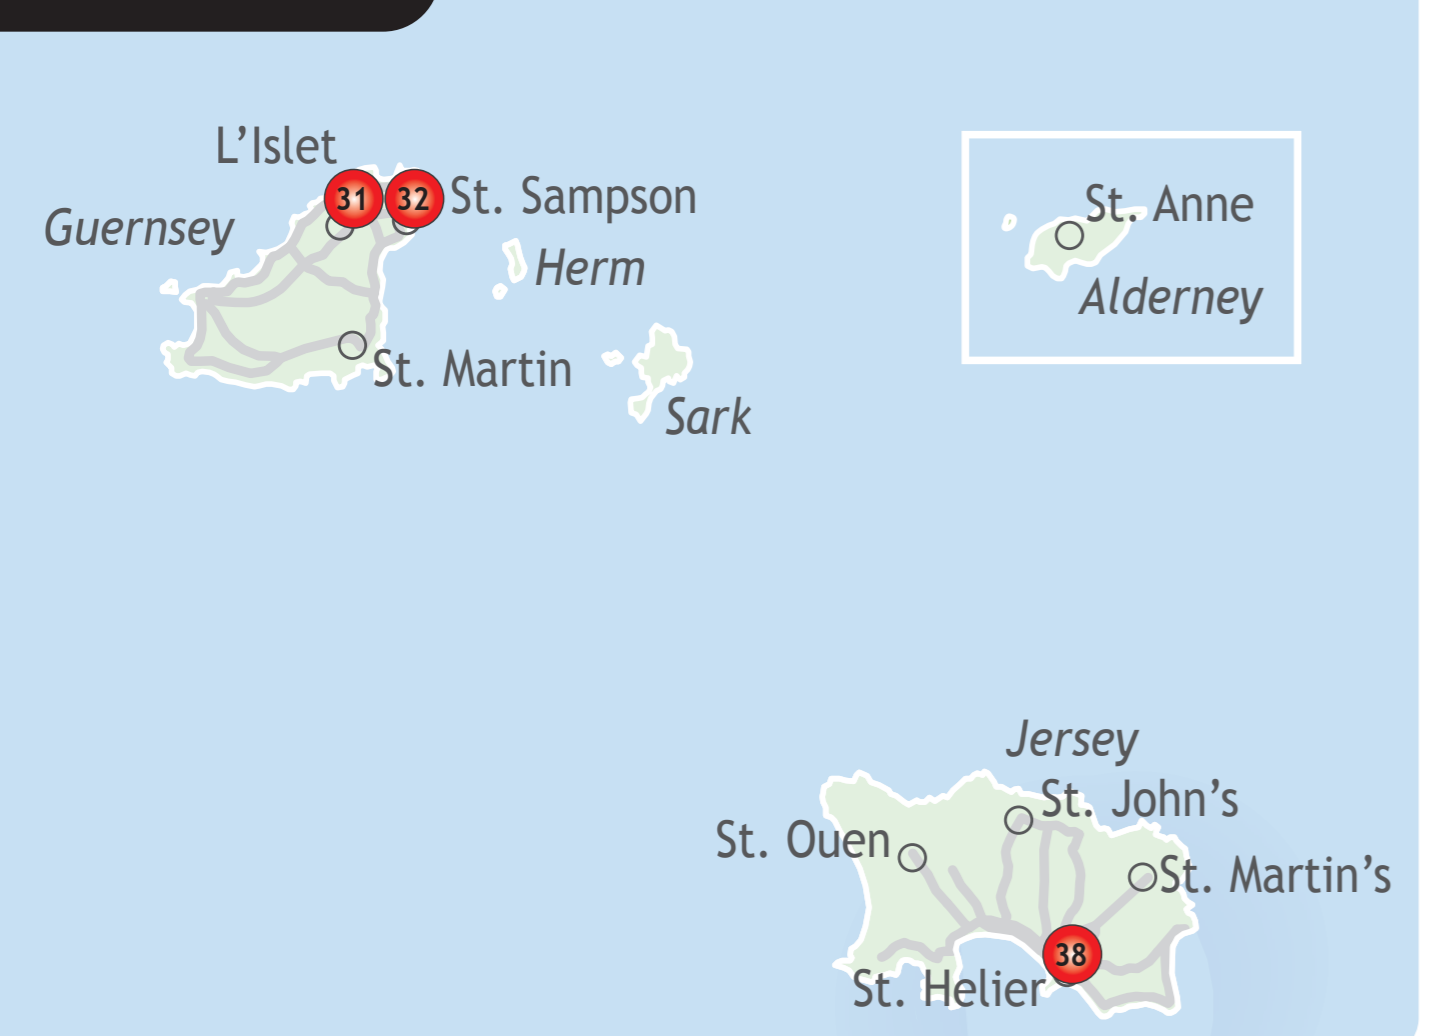

# Central, Southern and Channel Islands

### Channel Islands

Icons indicate who leads the work at the site, e.g. If Salvation Army Homes runs the site but Homelessness Services leads the project, the icon will be blue, or a coffee shop run by a corps will match the corps icon colour.  
Map by Lovell Johns Ltd.  
Updated 10 February 2026