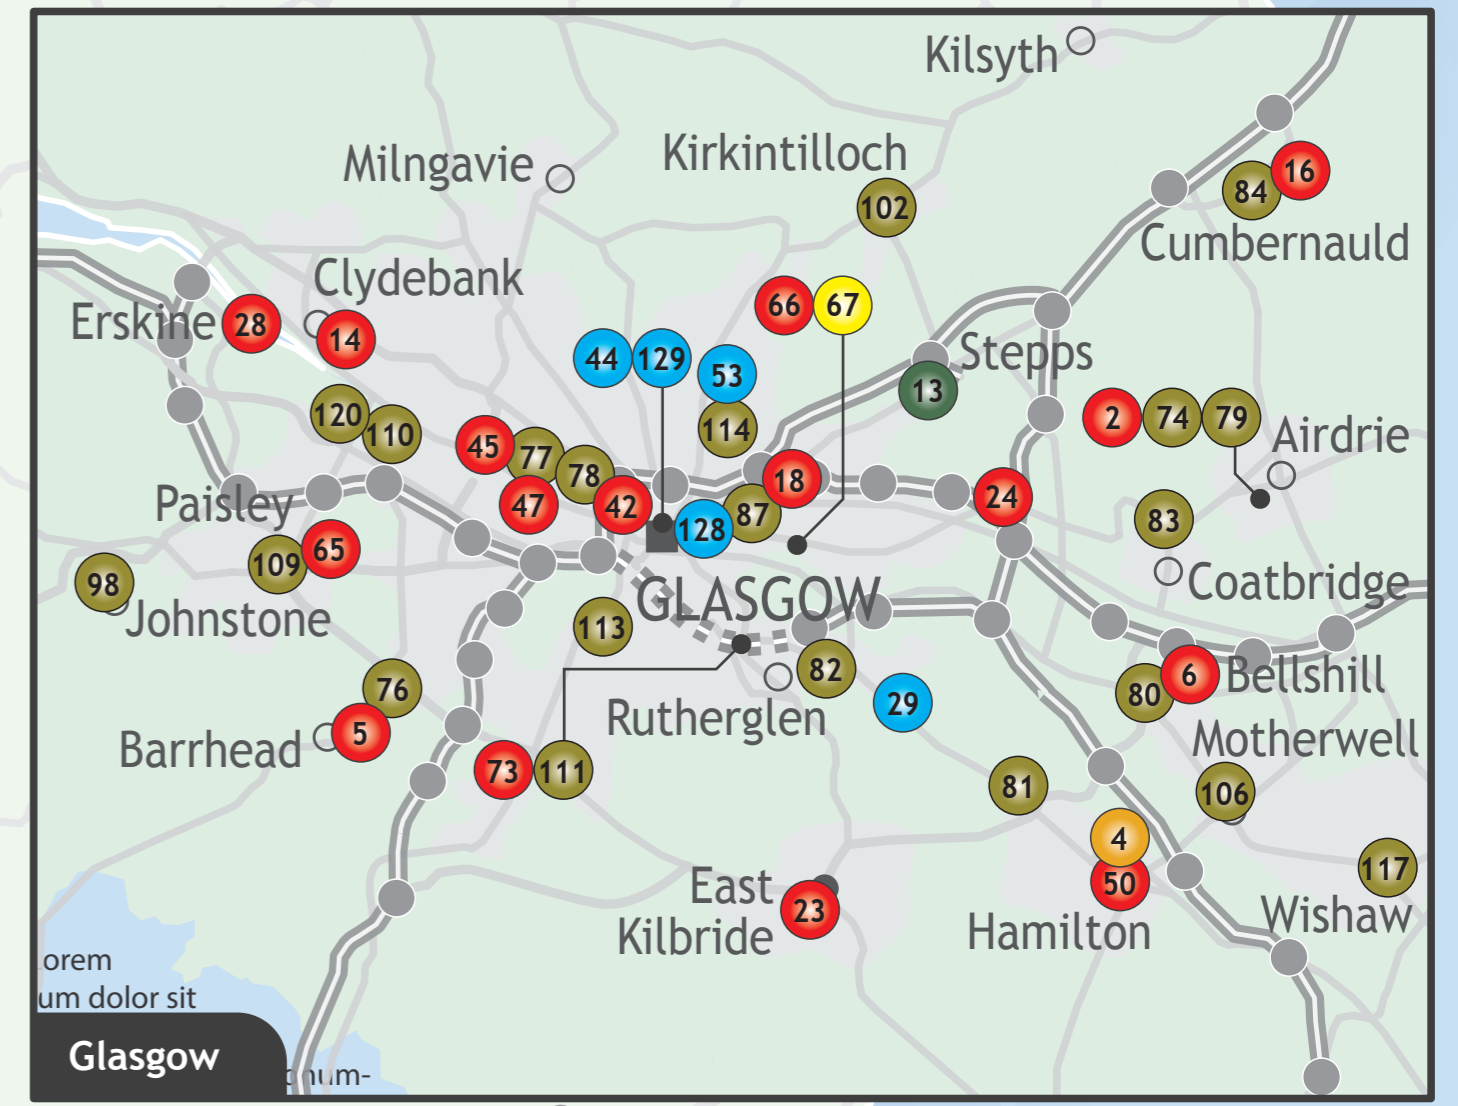

Central and Southern Scotland Index