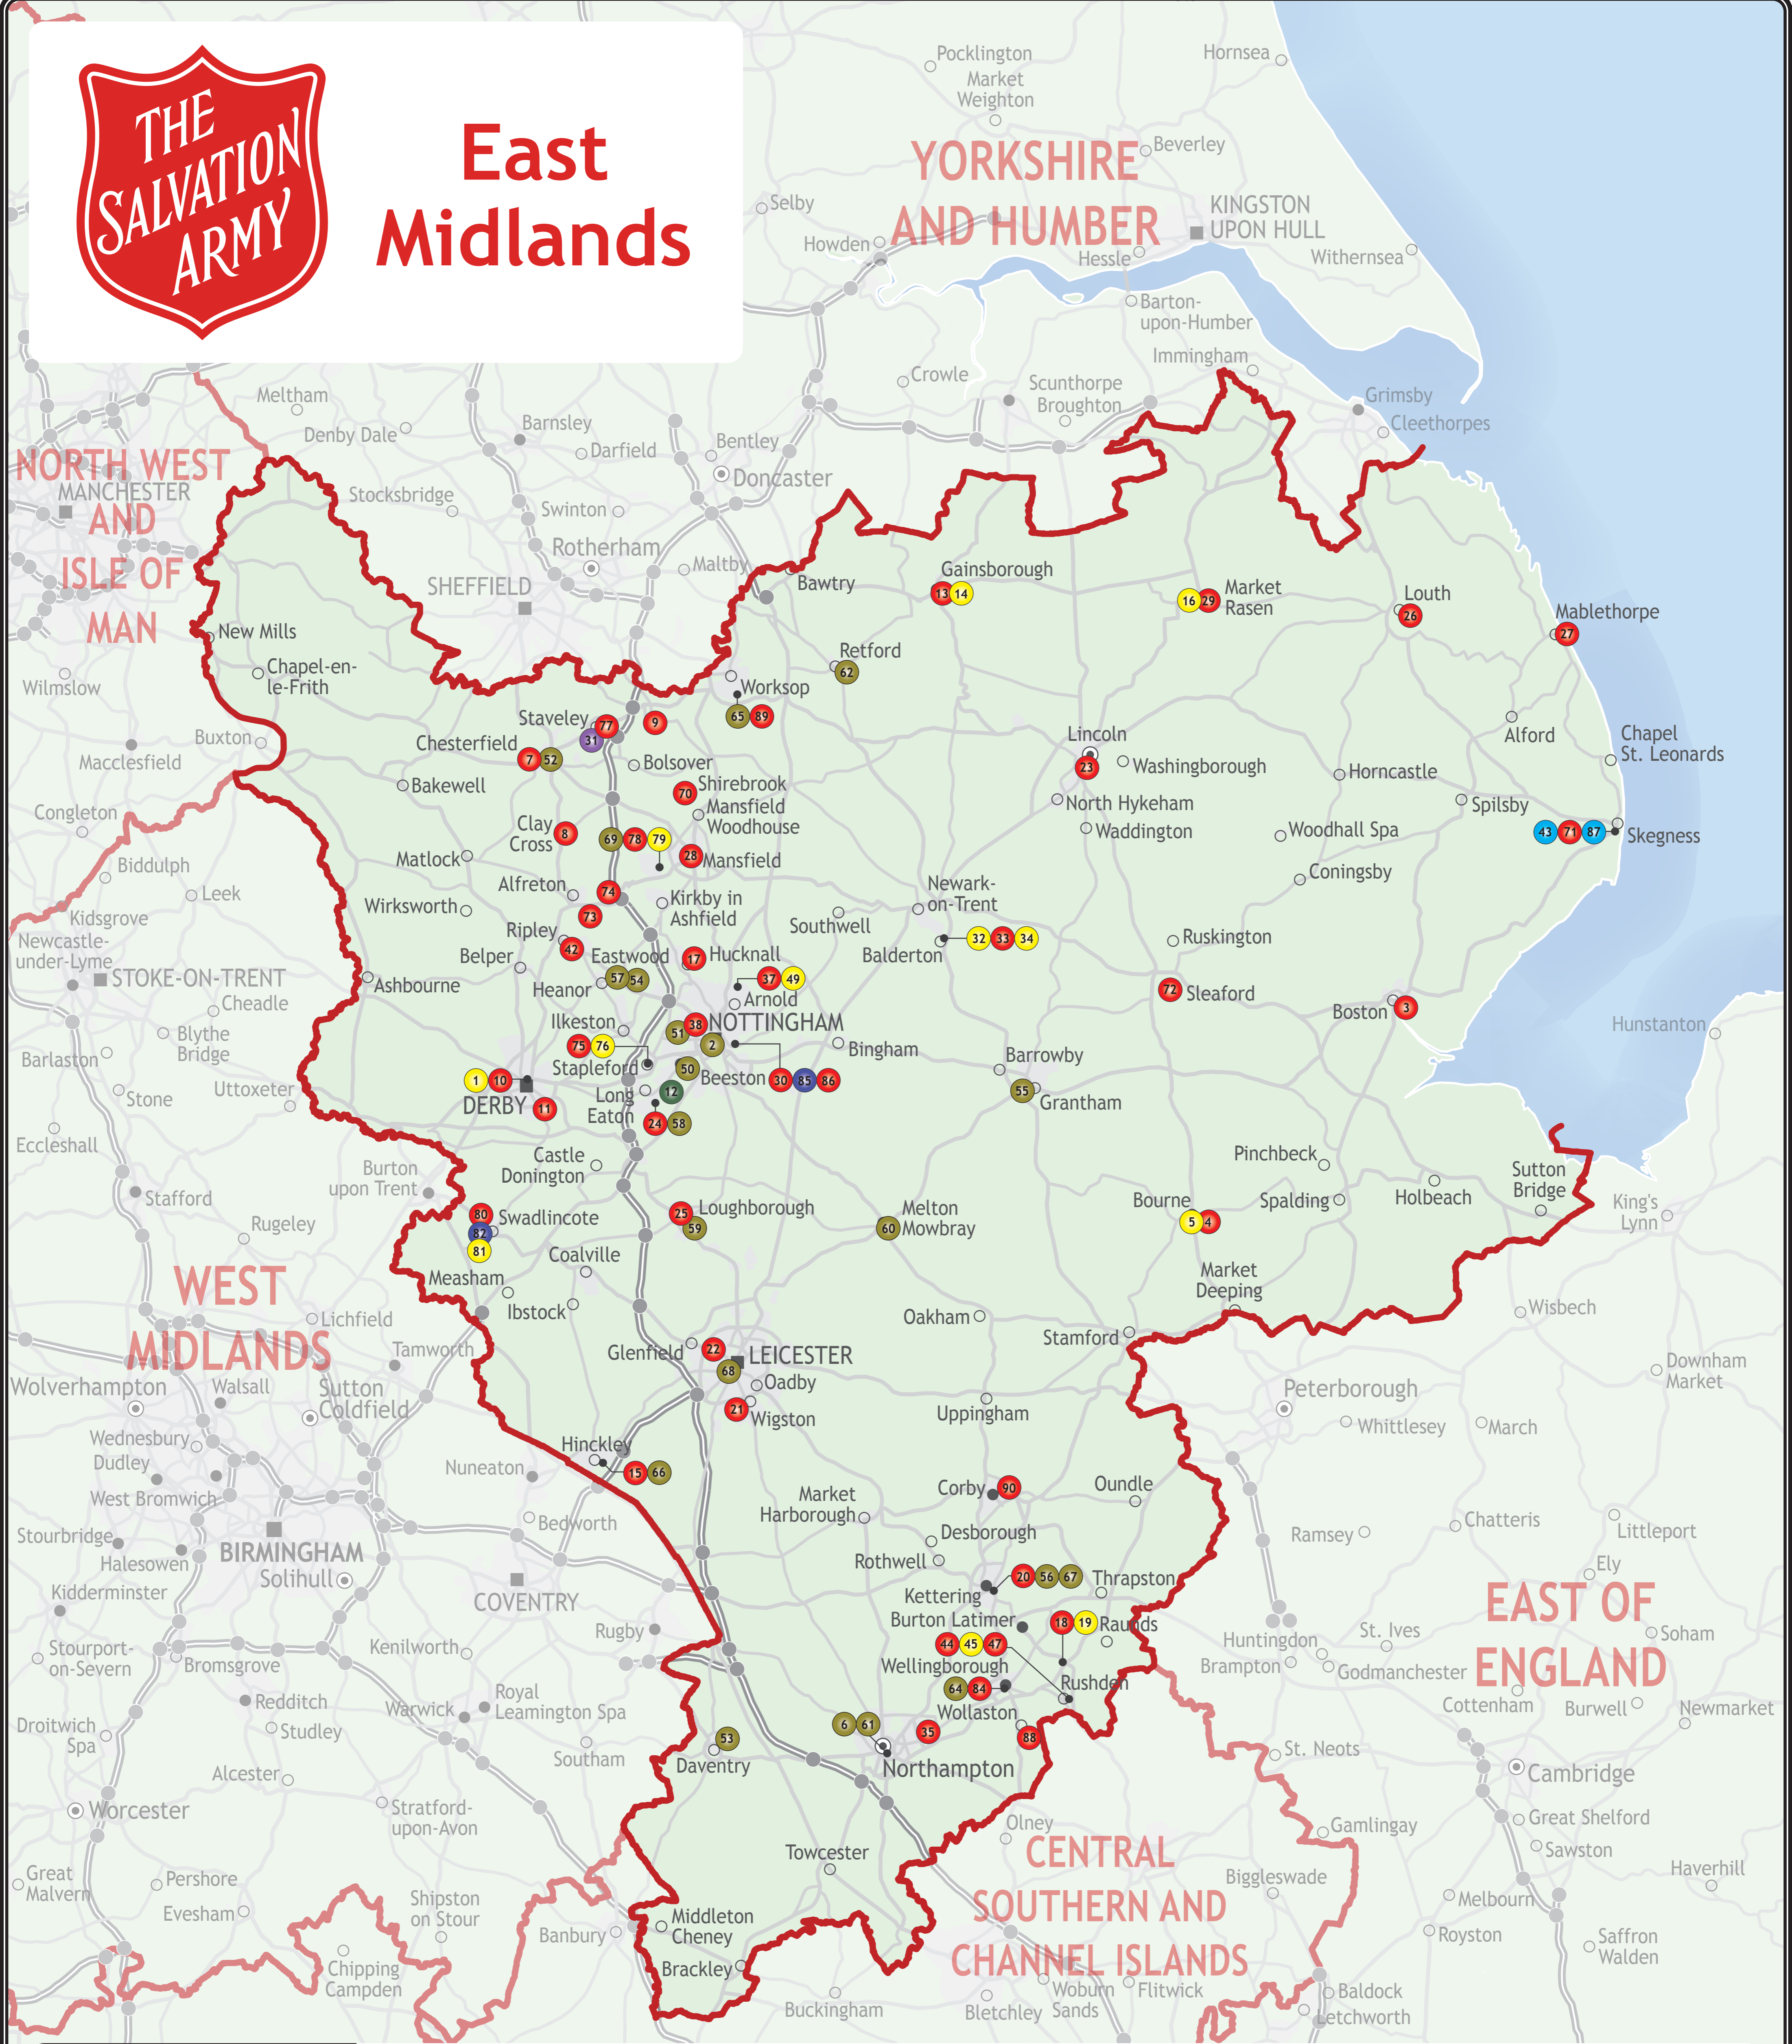

East Midlands

East Midlands Index

Charity Shop

- 1 Derby Corps Charity Shop
- 5 Bourne Corps Charity Shop
- 14 Gainsborough Corps Charity Shop
- 16 Market Rasen Charity Shop
- 19 Irthlingborough Corps Charity Shop (Wellingborough)
- 32 Newark Charity Shop
- 34 Newark Corps Charity Shop
- 45 Rushden Corps Charity Shop
- 49 Sally's Charity Shop - Arnold Corps (Nottingham)
- 76 Stapleford Corps Charity Shop
- 79 Sutton-in-Ashfield Corps Charity Shop
- 82 Swadlinecote Corps Charity Shop

- 9 Clowne Corps
- 10 Derby Central Corps
- 11 Derby South Corps
- 13 Gainsborough Corps
- 15 Hinckley Corps
- 17 Hucknall Corps
- 18 Irthlingborough Corps
- 20 Kettering Corps
- 21 Leicester South Corps
- 22 Leicester West Corps
- 23 Lincoln Corps
- 24 Long Eaton Corps
- 25 Loughborough Corps
- 26 Louth Corps
- 27 Mablethorpe Corps
- 28 Mansfield Corps
- 29 Market Rasen Corps and Charity Shop
- 30 Nottingham Meadows Corps
- 33 Newark Corps
- 35 Northampton Corps
- 37 Nottingham Arnold Corps
- 38 Nottingham Aspley Corps
- 42 Ripley Corps
- 44 Rushden Corps
- 47 Rushden Corps Community Hall and Café

Icons indicate who leads the work at the site, e.g. If Salvation Army Homes runs the site but Homelessness Services leads the project, the icon will be blue, or a coffee shop run by a corps will match the corps icon colour.