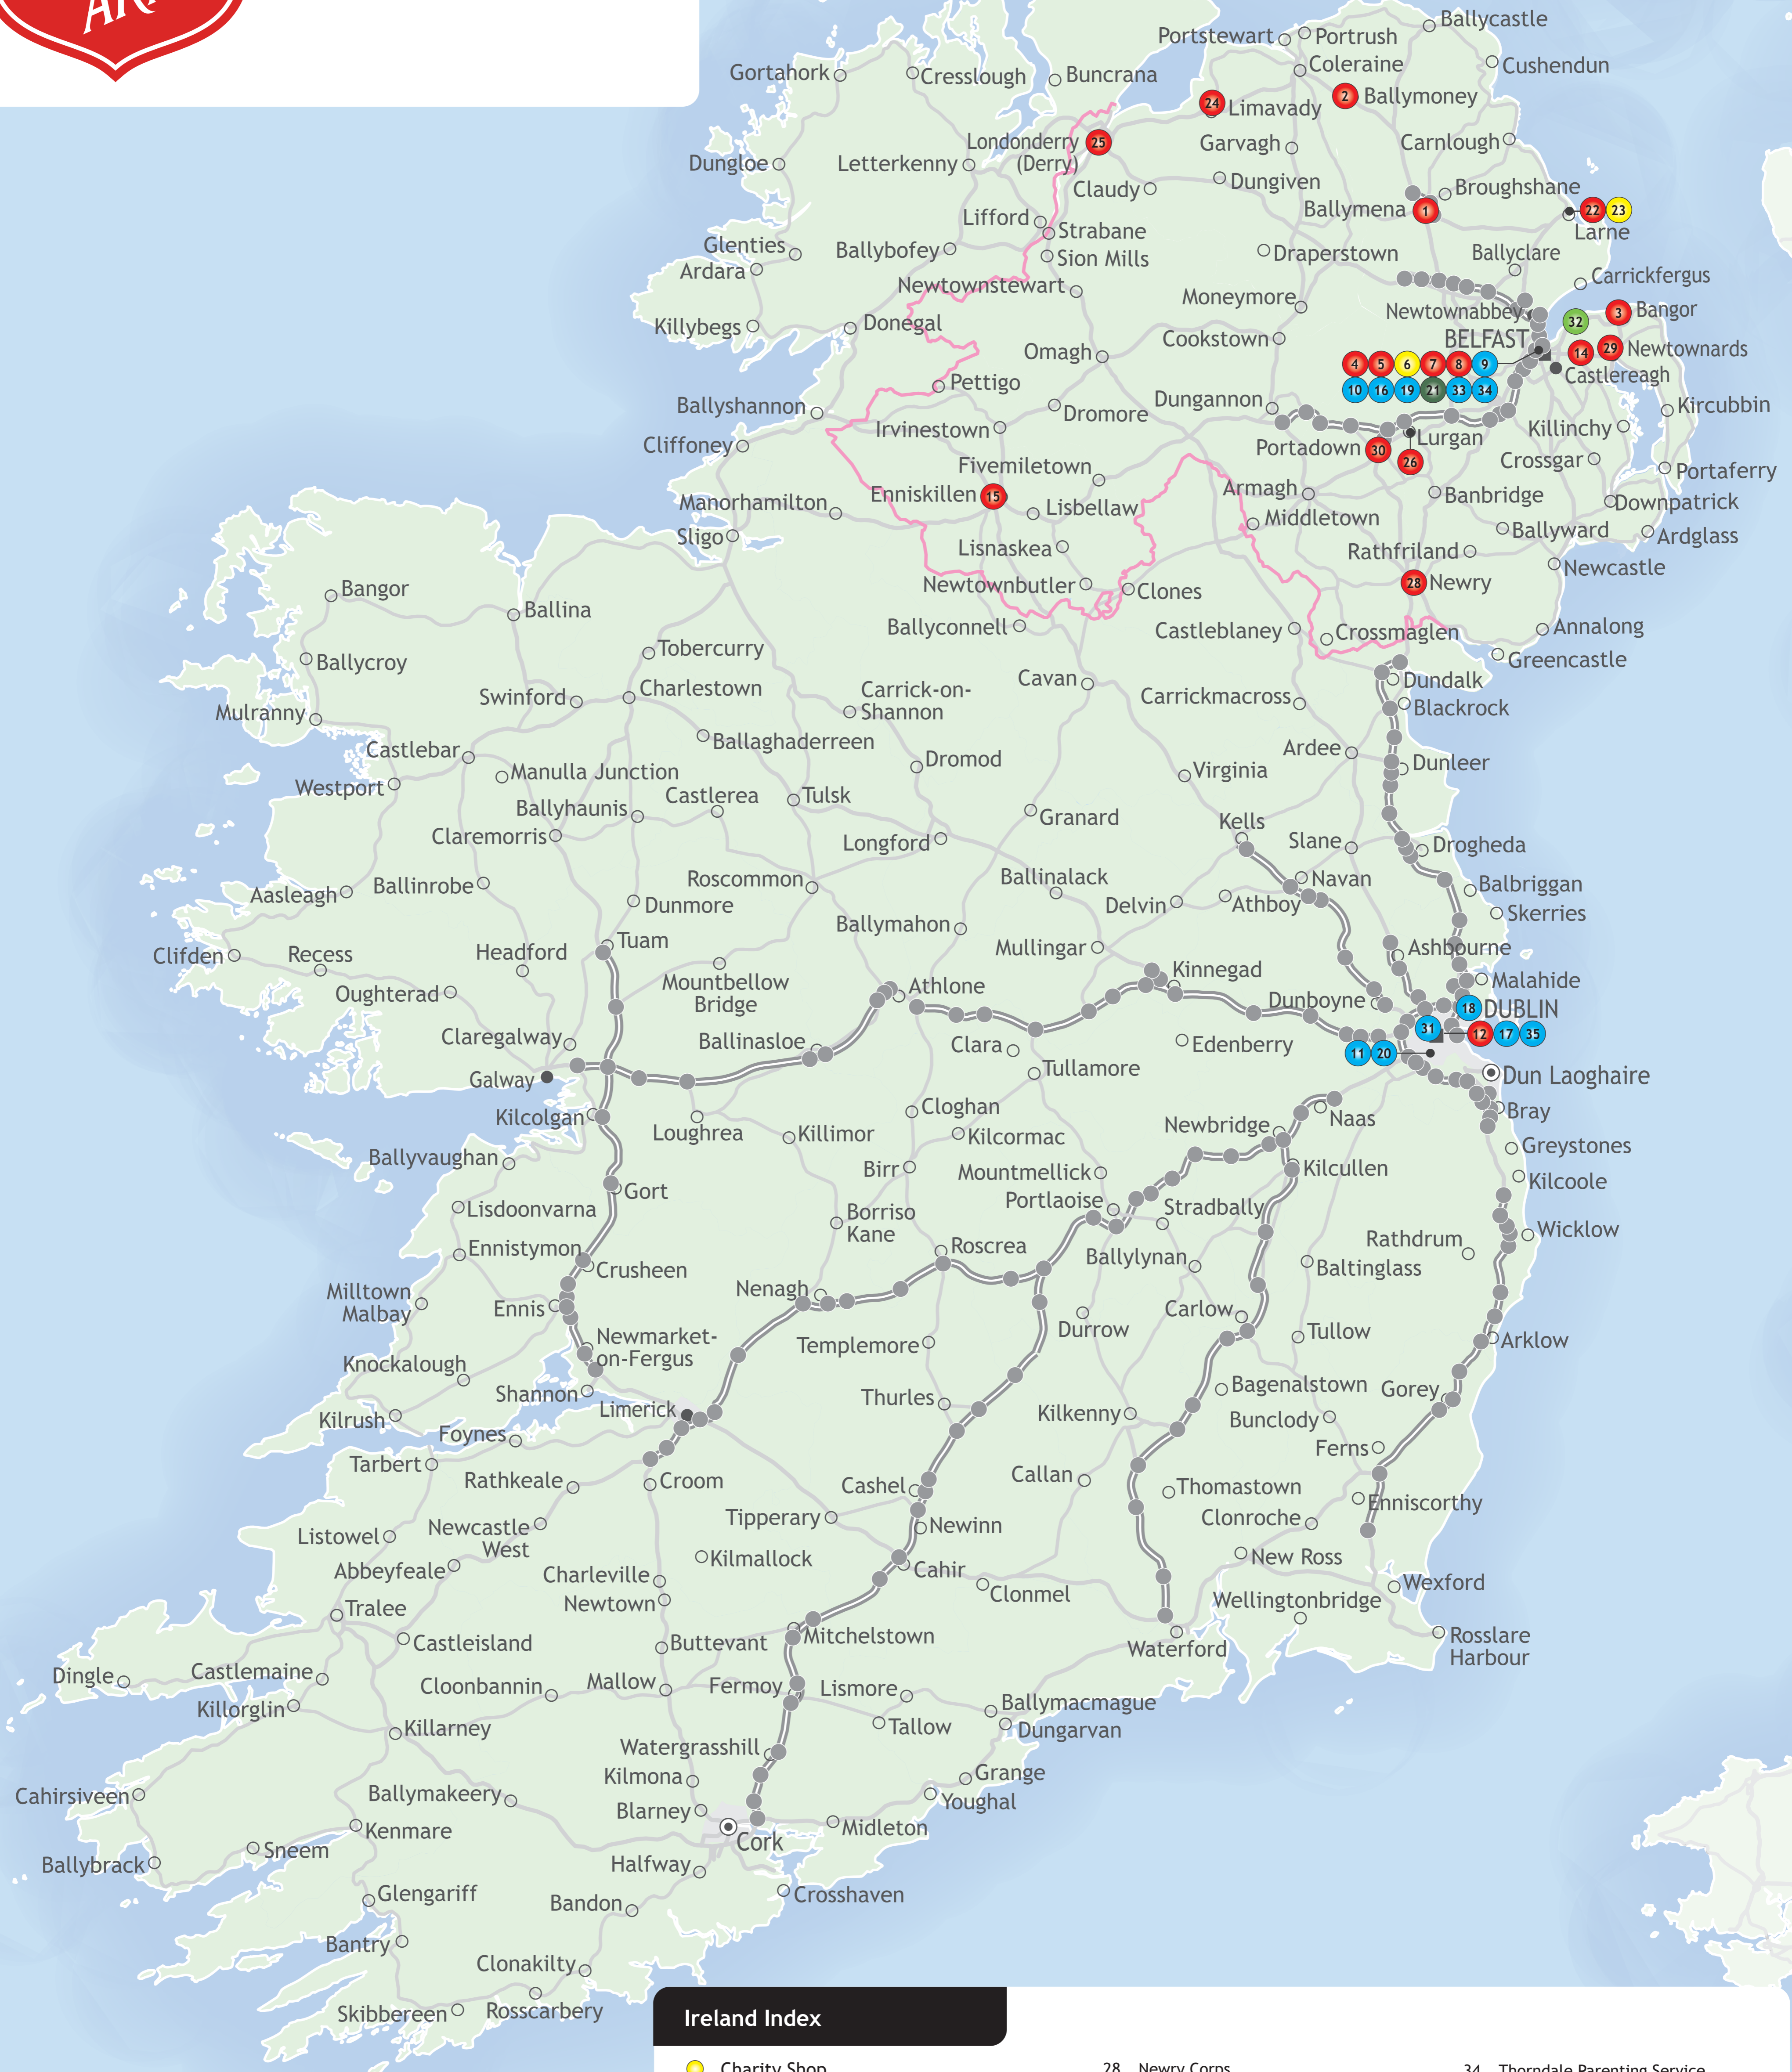

Ireland

Ireland Index

- Charity Shop
- 6 Belfast Sydenham Charity Shop
- 23 Larne Corps Charity Shop
- Corps
- 1 Ballymena Corps
- 2 Ballymoney Corps
- 3 Bangor Corps
- 4 Belfast Citadel Corps
- 5 Belfast North Corps
- 7 Belfast Sydenham Corps
- 8 Belfast Temple Corps
- 12 Dublin City Corps (Belfast)
- 14 Dundonald Corps (Belfast)
- 15 Enniskillen Corps
- 22 Larne Corps
- 24 Limavady Corps and Charity Shop
- 25 Londonderry Corps
- 26 Lurgan Corps and Charity Shop
- 28 Newry Corps
- 29 Newtownards Corps
- 30 Portadown Corps
- DHQ
- 21 Ireland DHQ (Belfast)
- Homelessness
- 9 Calder Fountain (Belfast)
- 10 Centenary House (Belfast)
- 11 Clonard Road Family Hub (Dublin)
- 16 Glen Alva Family Centre (Belfast)
- 17 Granby Centre (Dublin)
- 18 Greencastle Parade Family Hub (Dublin)
- 19 Grosvenor House Lifehouse (Belfast)
- 20 Houben House Family Hub (Dublin)
- 31 Reece House Lifehouse (Dublin)
- 33 Thorndale Family Centre (Belfast)
- 34 Thorndale Parenting Service (Belfast)
- 35 York House Lifehouse (Dublin)
- Older People
- 32 Sir Samuel Kelly Home (Belfast)

Icons indicate who leads the work at the site, e.g. If Salvation Army Homes runs the site but Homelessness Services leads the project, the icon will be blue, or a coffee shop run by a corps will match the corps icon colour.
Map by Lovell Johns Ltd.
Updated 10 February 2026