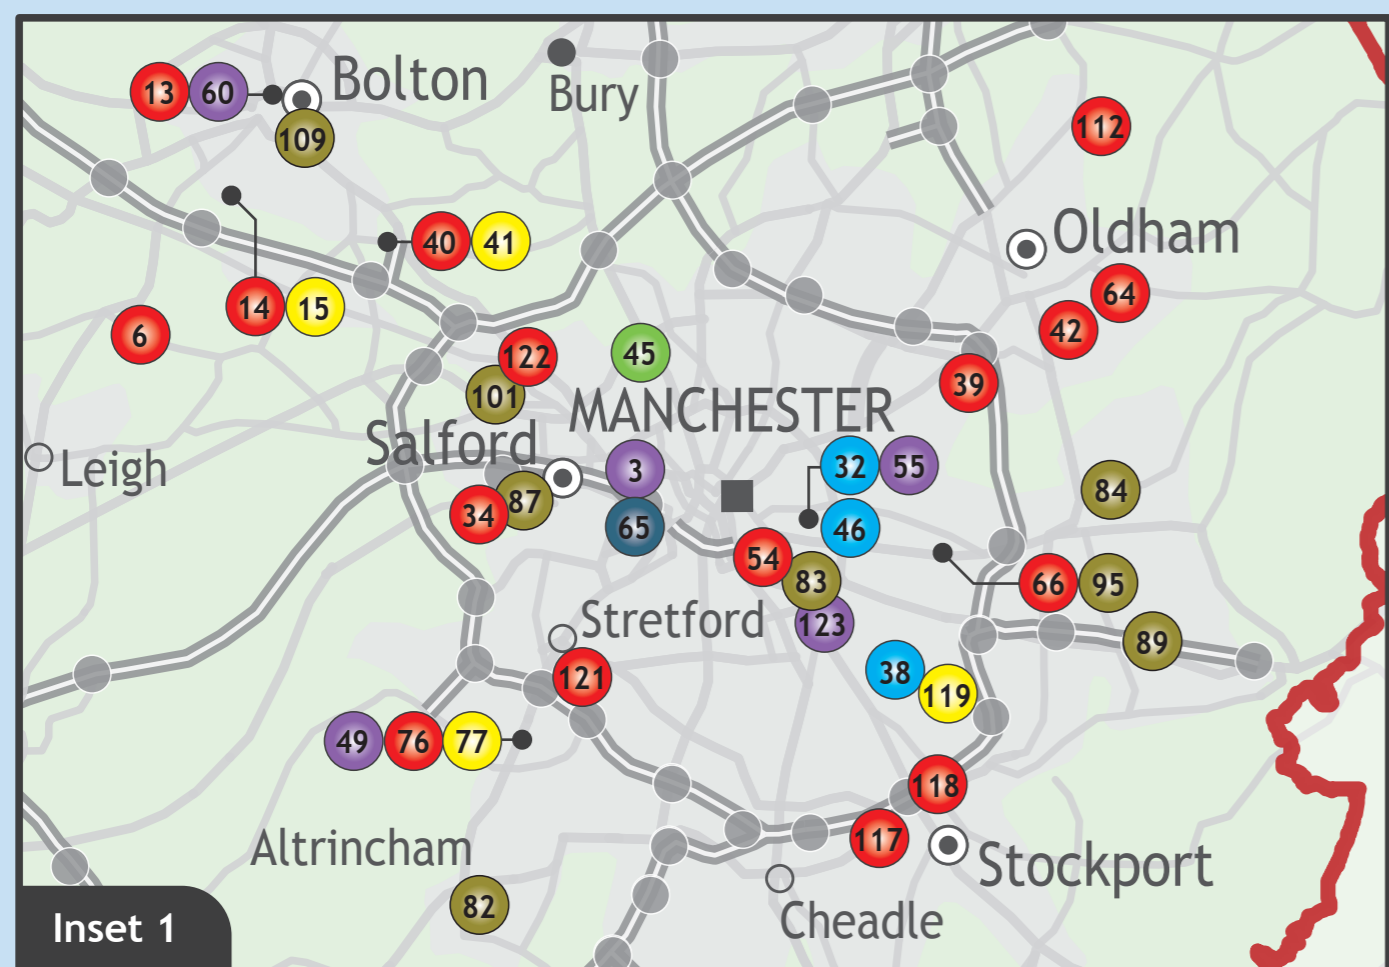

North West and Isle of Man

North West and Isle of Man Index