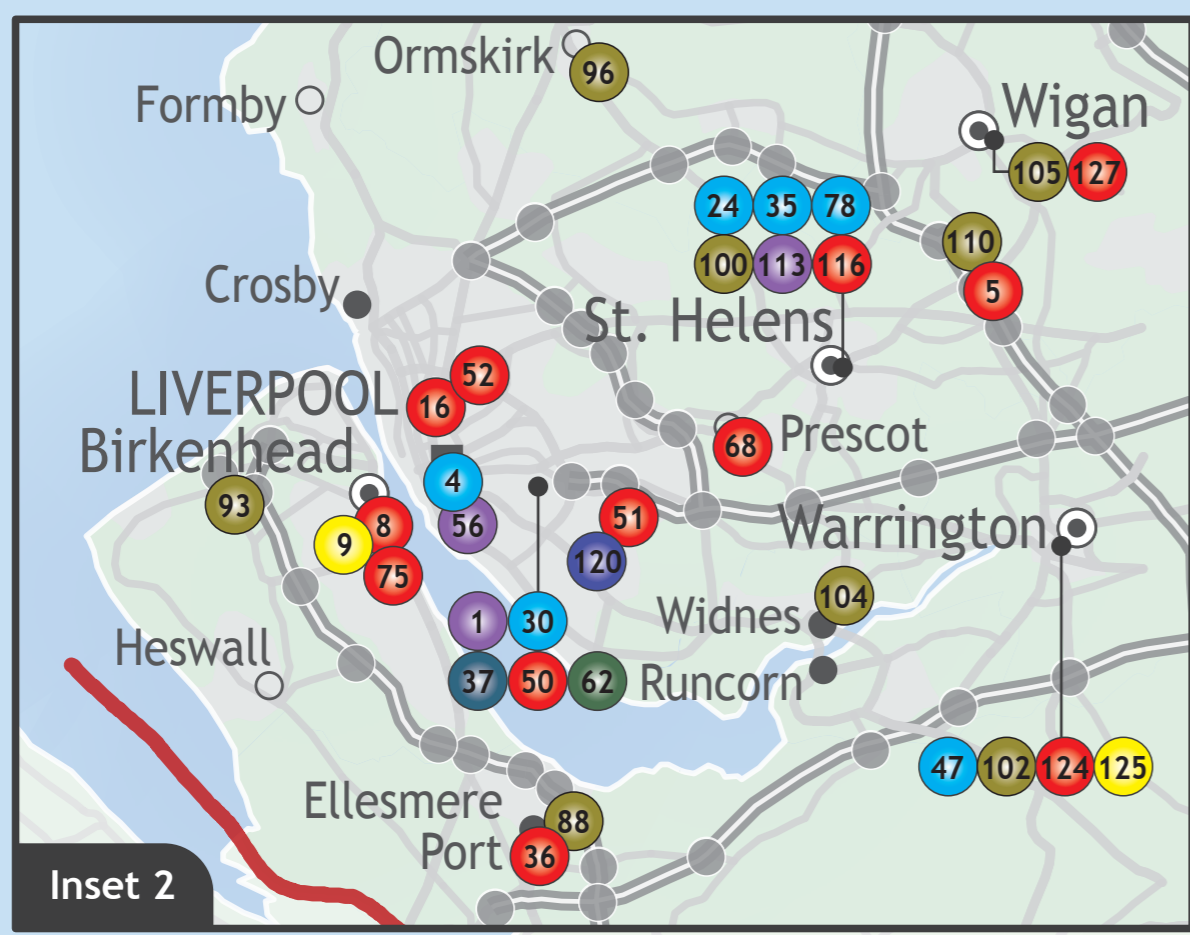

North West and Isle of Man

North West and Isle of Man Index