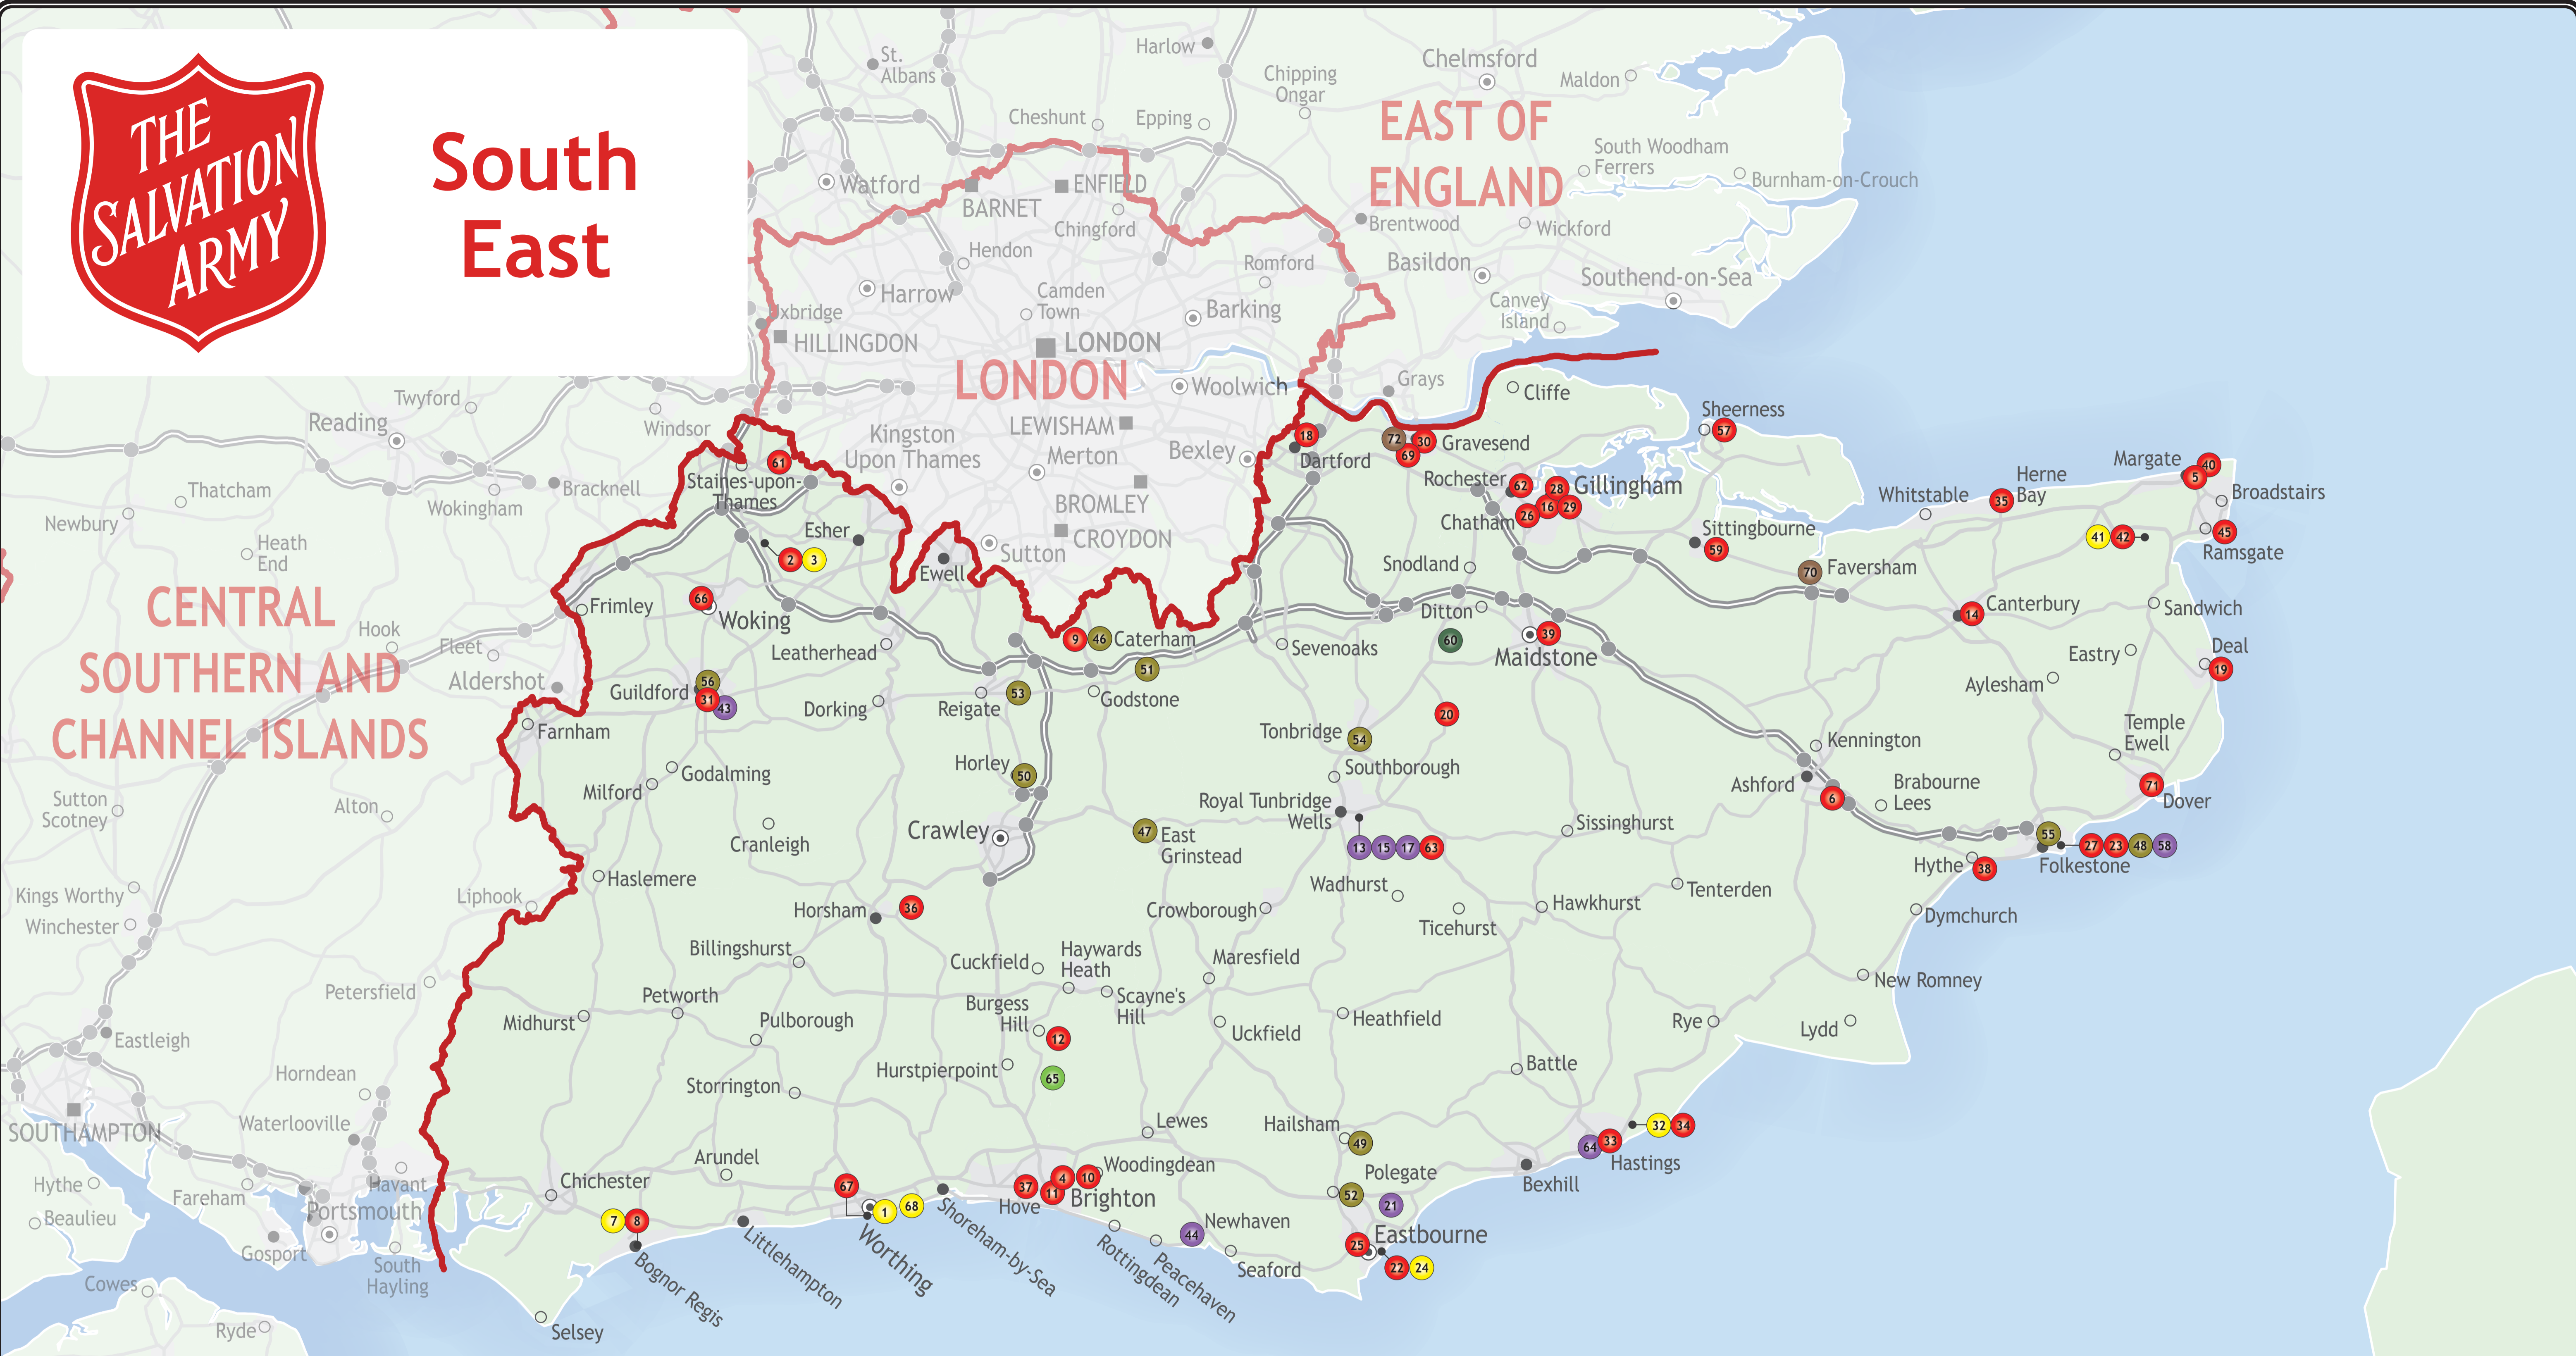

# South East

## EAST OF ENGLAND

## CENTRAL SOUTHERN AND CHANNEL ISLANDS

- 57 Sheerness Corps
- 59 Sittingbourne Corps
- 61 Staines Corps
- 62 Strood Corps
- 63 Tunbridge Wells Corps
- 66 Woking Corps
- 67 Worthing Corps and Community Centre
- 69 Gravesend Armada Spásy
- 71 Dover Armada Spásy
- DHQ
- 60 South East DHQ (West Malling)
- Fresh Expression
- 70 Faversham Fresh Expression
- 72 Ebbsfleet Fresh Expression
- Older People
- 65 Villa Adastra (Brighton)