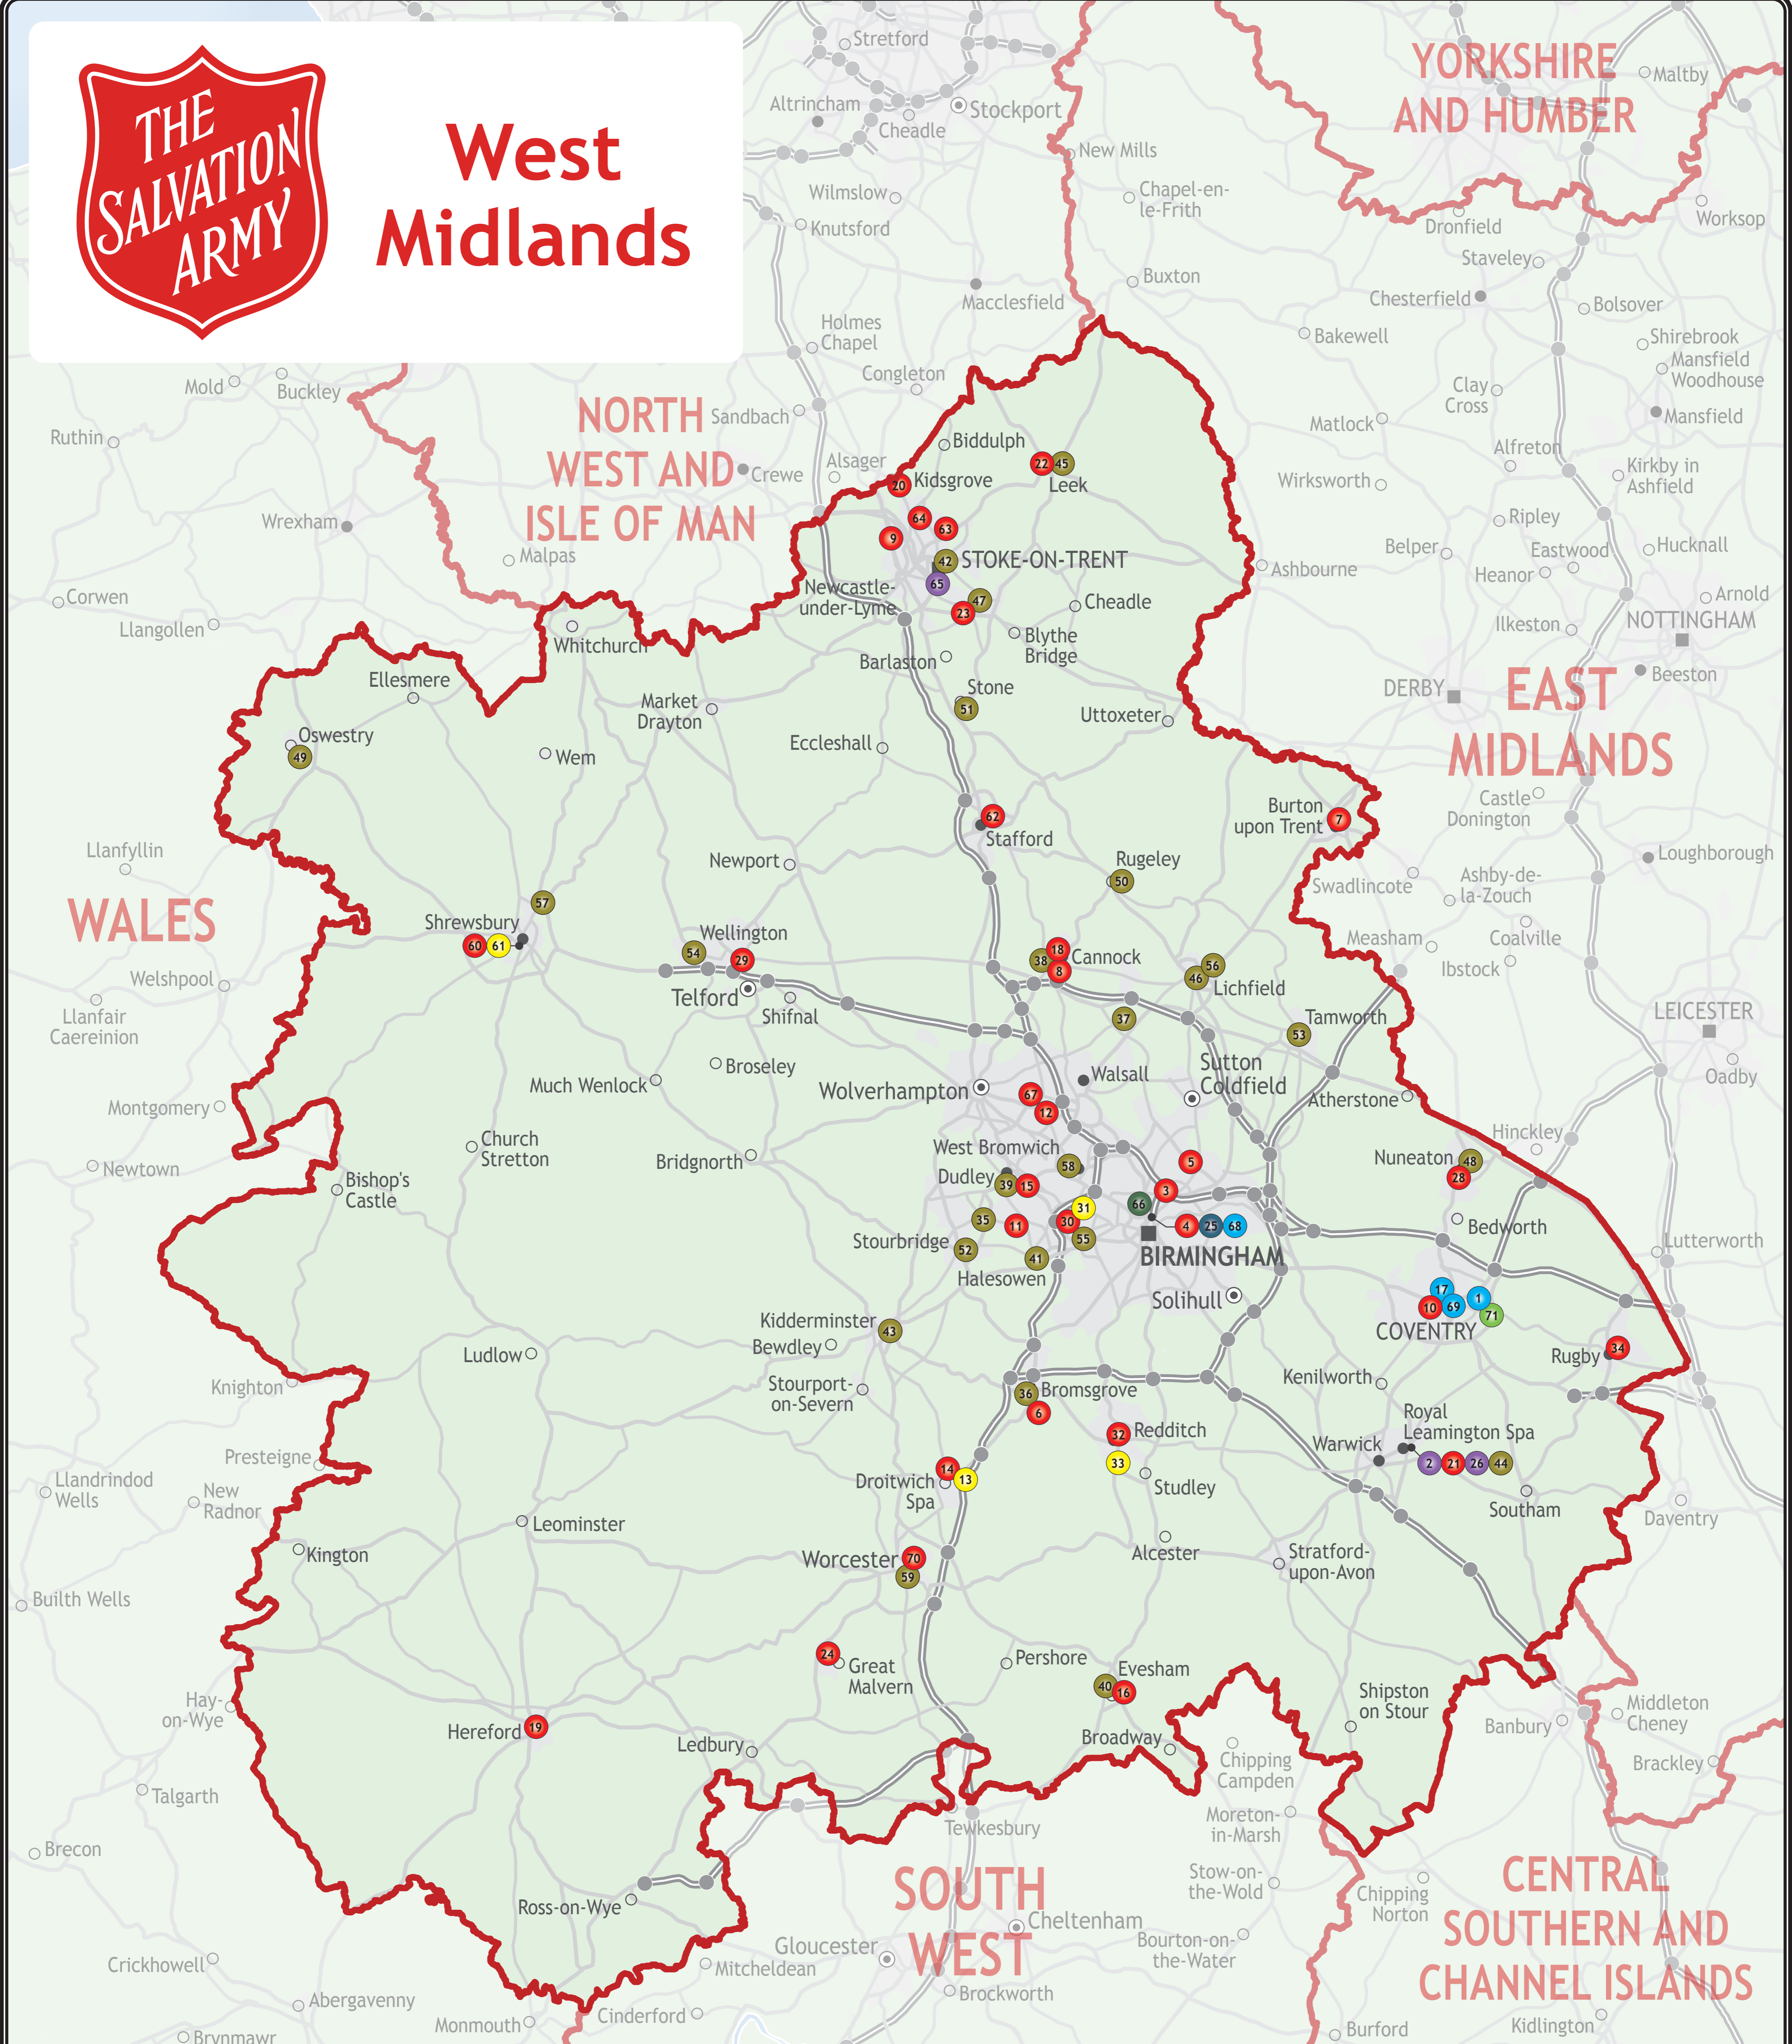

West Midlands

West Midlands Index

- Charity Shop
- 13 Droitwich Corps Charity Shop
- 31 Oldbury Corps Charity Shop
- 33 Redditch Corps Charity Shop and Community Centre
- 61 Shrewsbury Corps Charity Shop
- Corps
- 3 Birmingham Aston Corps
- 4 Birmingham Citadel Corps
- 5 Birmingham Erdington Corps
- 6 Bromsgrove Corps
- 7 Burton upon Trent Corps
- 8 Cannock Corps
- 9 Chesterton Corps (Newcastle-under-Lyme)
- 10 Coventry City Corps
- 11 Cradley Heath Corps
- 12 Darlaston Corps (Wednesbury)
- 14 Droitwich Spa Corps
- 15 Dudley Corps
- 16 Evesham Corps
- 18 Hednesford Corps (Cannock)
- 19 Hereford Corps
- 20 Kidsgrove Corps
- 21 Leamington Spa Corps
- 22 Leek Corps
- 23 Longton Corps (Stoke-on-Trent)
- 24 Malvern Corps
- 28 Nuneaton Corps
- 29 Oakengates Corps (Telford)
- 30 Oldbury Corps
- 32 Redditch Corps
- 34 Rugby Corps
- 60 Shrewsbury Corps
- 62 Stafford Corps
- 63 Stoke-on-Trent Corps
- 64 Tunstall Corps
- 67 Willenhall Corps
- 70 Worcester Corps
- DHQ
- 66 West Midlands DHQ (Birmingham)
- Homelessness
- 1 Axholme House (Wyken, Coventry)
- 17 Harnall Lifehouse (Coventry)
- 69 Coventry Salvation Army Outreach Service
- Office
- 25 MSVCC Snowhill (Birmingham)
- Older People
- 71 Youell Court (Coventry)
- Salvation Army Homes
- 2 Binswood Lodge (Leamington Spa)
- 26 Newbold Lodge (Leamington Spa)
- 65 Vale Street Centre (Stoke-on-Trent)
- SATCoL Charity Shop
- 35 SATCoL Charity Shop Brierty Hill
- 36 SATCoL Charity Shop Bromsgrove
- 37 SATCoL Charity Shop Brownhills
- 38 SATCoL Charity Shop Cannock
- 39 SATCoL Charity Shop Dudley
- 40 SATCoL Charity Shop Evesham
- 41 SATCoL Charity Shop Halesowen
- 42 SATCoL Charity Shop Hanley
- 43 SATCoL Charity Shop Kidderminster
- 44 SATCoL Charity Shop Leamington Spa
- 45 SATCoL Charity Shop Leek
- 46 SATCoL Charity Shop Lichfield
- 47 SATCoL Charity Shop Longton
- 48 SATCoL Charity Shop Nuneaton
- 49 SATCoL Charity Shop Oswestry
- 50 SATCoL Charity Shop Rugeley
- 51 SATCoL Charity Shop Stone
- 52 SATCoL Charity Shop Stourbridge
- 53 SATCoL Charity Shop Tamworth
- 54 SATCoL Charity Shop Wellington
- 55 SATCoL Donation Centre Hagley Road Birmingham
- 56 SATCoL Donation Centre Lichfield
- 57 SATCoL Donation Centre Shrewsbury
- 58 SATCoL Donation Centre West Bromwich
- 59 SATCoL Donation Centre Worcester

Icons indicate who leads the work at the site, e.g. If Salvation Army Homes runs the site but Homelessness Services leads the project, the icon will be blue, or a coffee shop run by a corps will match the corps icon colour.

Map by Lovell Johns Ltd.
Updated 10 February 2026