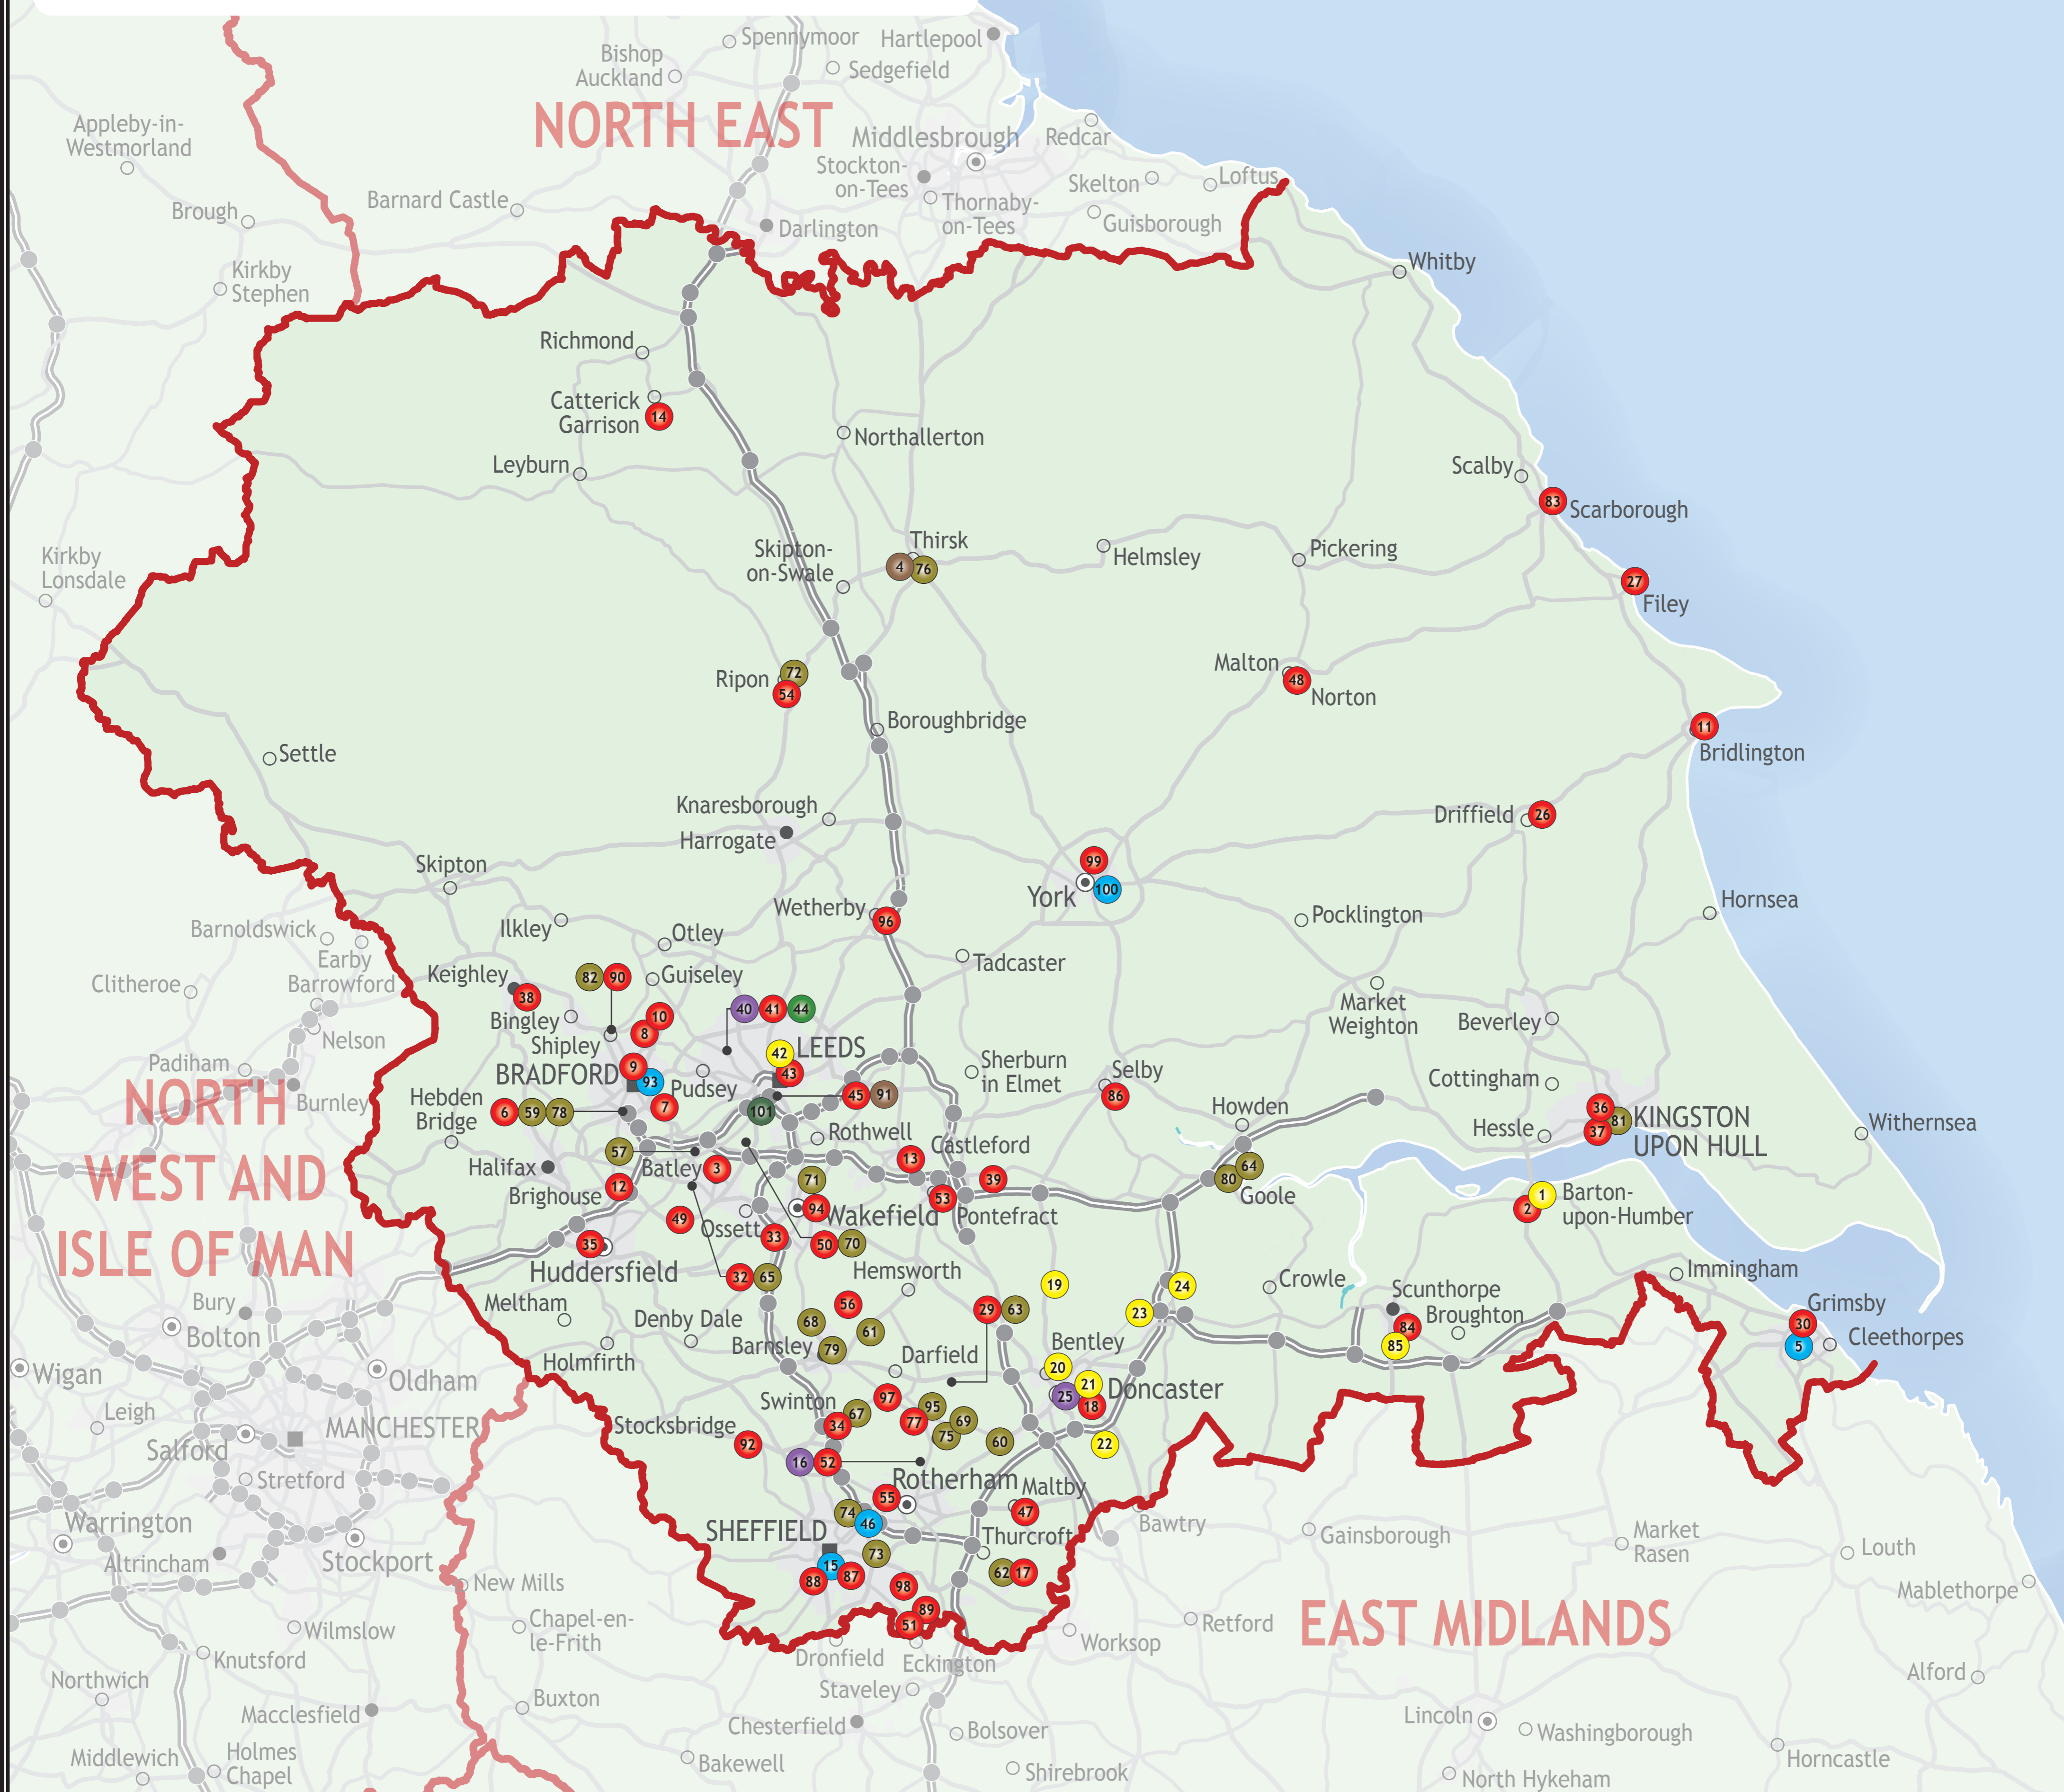

Yorkshire and Humber

Yorkshire and Humber Index

Charity Shop

- 1 Barton Corps Charity Shop and Café (Barton-upon-Humber)
- 19 Doncaster Corps Charity Shop Askern
- 20 Doncaster Corps Charity Shop Bentley
- 21 Doncaster Corps Charity Shop Intake
- 22 Doncaster Corps Charity Shop Rossington
- 23 Doncaster Corps Charity Shop Stainforth
- 24 Doncaster Corps Charity Shop Thorne
- 42 Leeds Central Charity Shop
- 85 Scunthorpe Corps Charity Shop

Corps

- 2 Barton-upon-Humber Corps
- 3 Batley Corps
- 6 Bradford Citadel Corps
- 7 Bradford Holmewood Corps
- 8 Bradford Idle Corps
- 9 Bradford Orchard Corps
- 10 Bradford Schools Project
- 11 Bridlington Corps
- 12 Brighouse Corps
- 13 Castleford Corps
- 14 Catterick
- 17 Dinnington Corps (Sheffield)
- 18 Doncaster Corps
- 26 Driffield Corps
- 27 Filey Corps
- 29 Goldthorpe Corps (Rotherham)
- 30 Grimsby Corps
- 32 Heckmondwike Corps
- 33 Horbury Corps (Wakefield)
- 34 Hoyland Common Corps (Barnsley)

DHQ

- 101 Yorkshire and Humber DHQ (Leeds)

Fresh Expression

- 91 South Leeds Pioneer
- 4 Thirsk

Homelessness

- 5 Booth Lifehouse (Grimsby)
- 15 Charter Row Lifehouse (Sheffield)
- 46 Lincoln Court Lifehouse (Sheffield)
- 93 The Orchard Lifehouse (Bradford)
- 100 York Early Intervention Project

Icons indicate who leads the work at the site, e.g. If Salvation Army Homes runs the site but Homelessness Services leads the project, the icon will be blue, or a coffee shop run by a corps will match the corps icon colour.